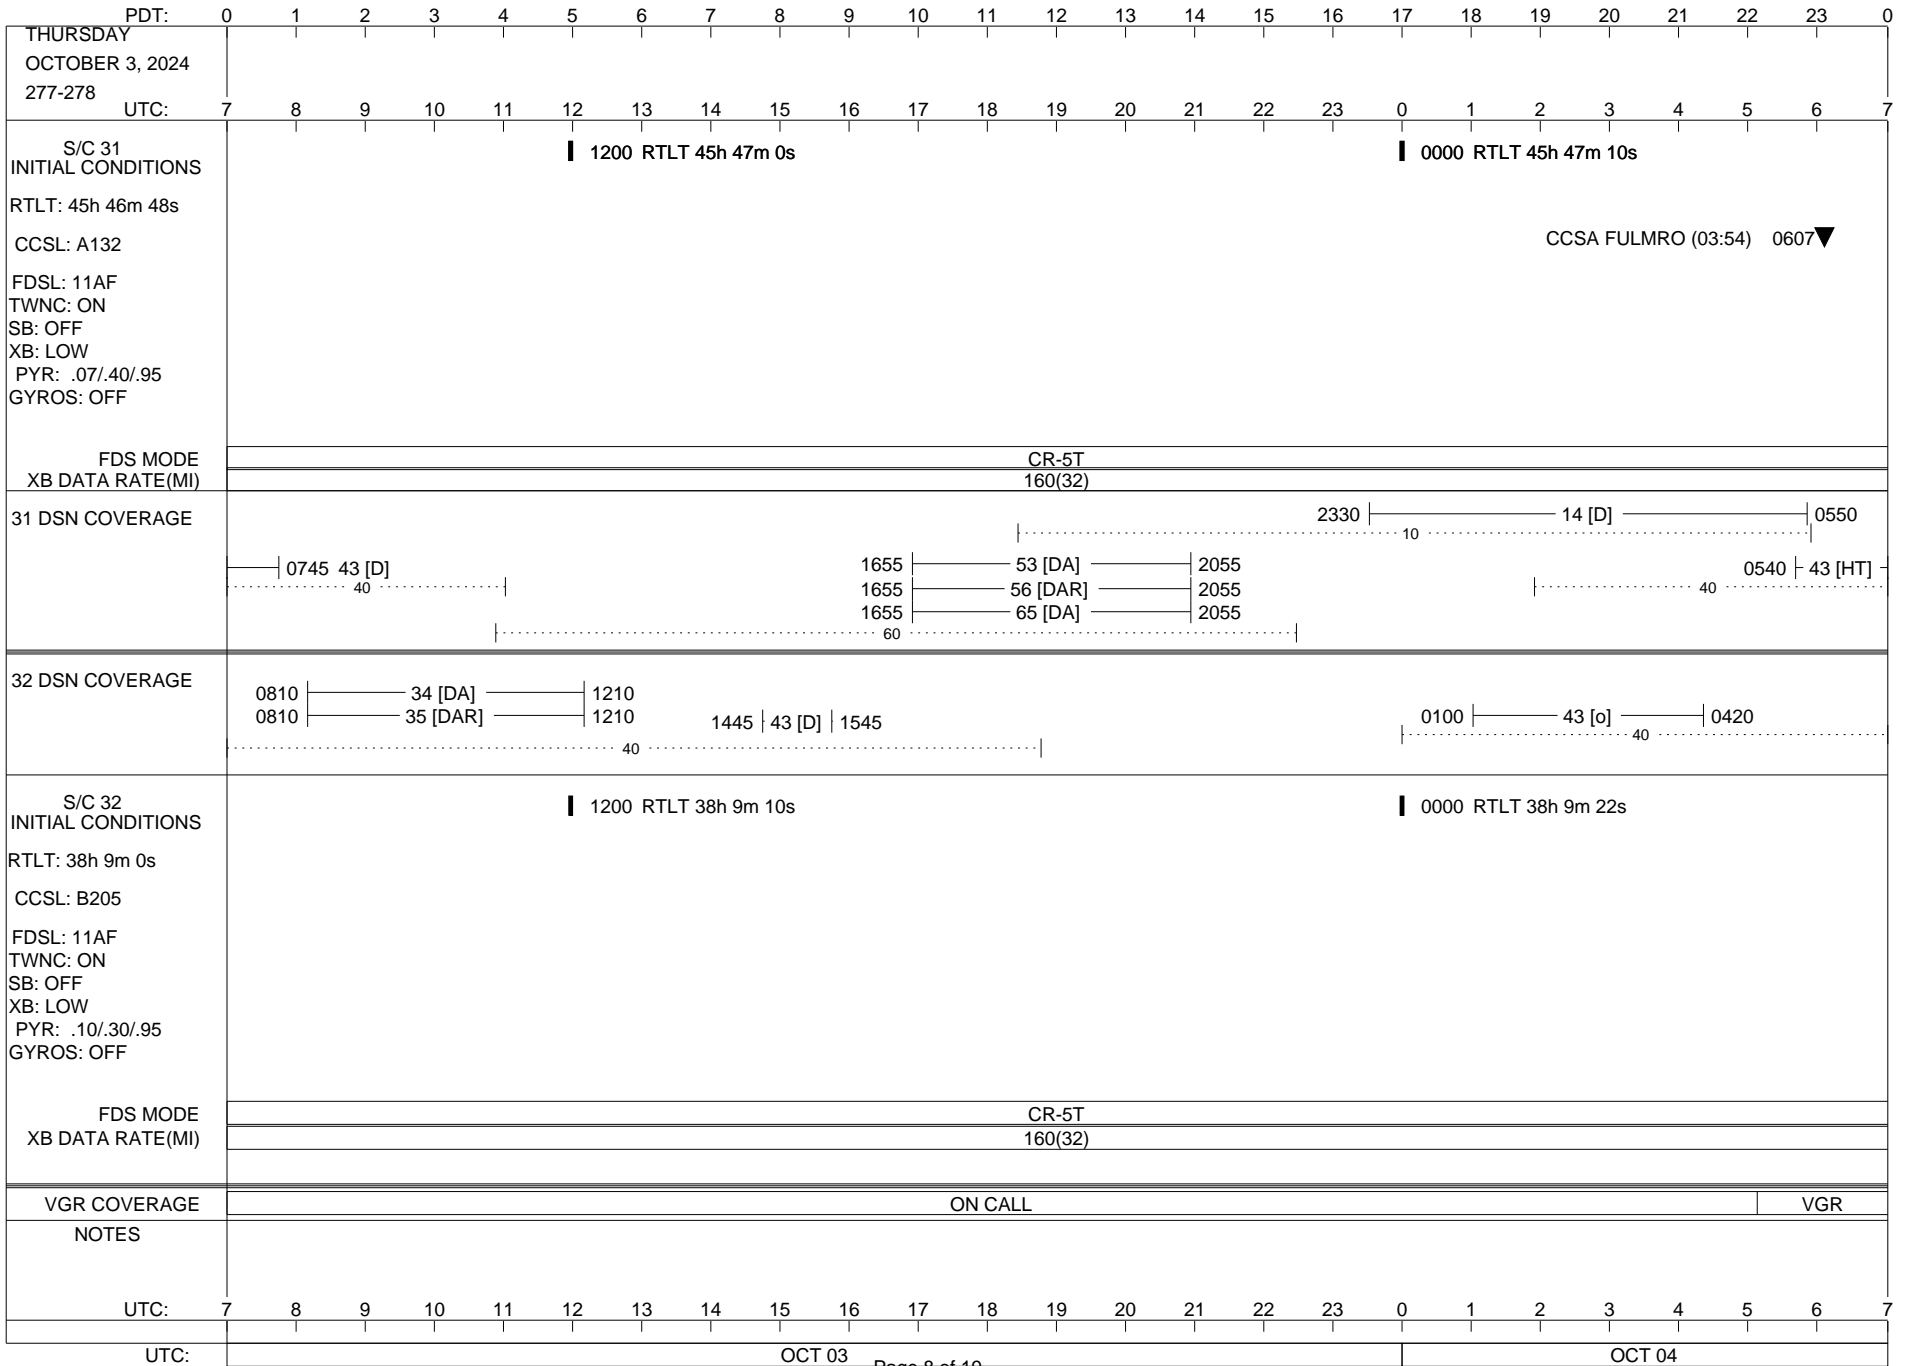

ISSUE DATE: 10/02/24 13:44