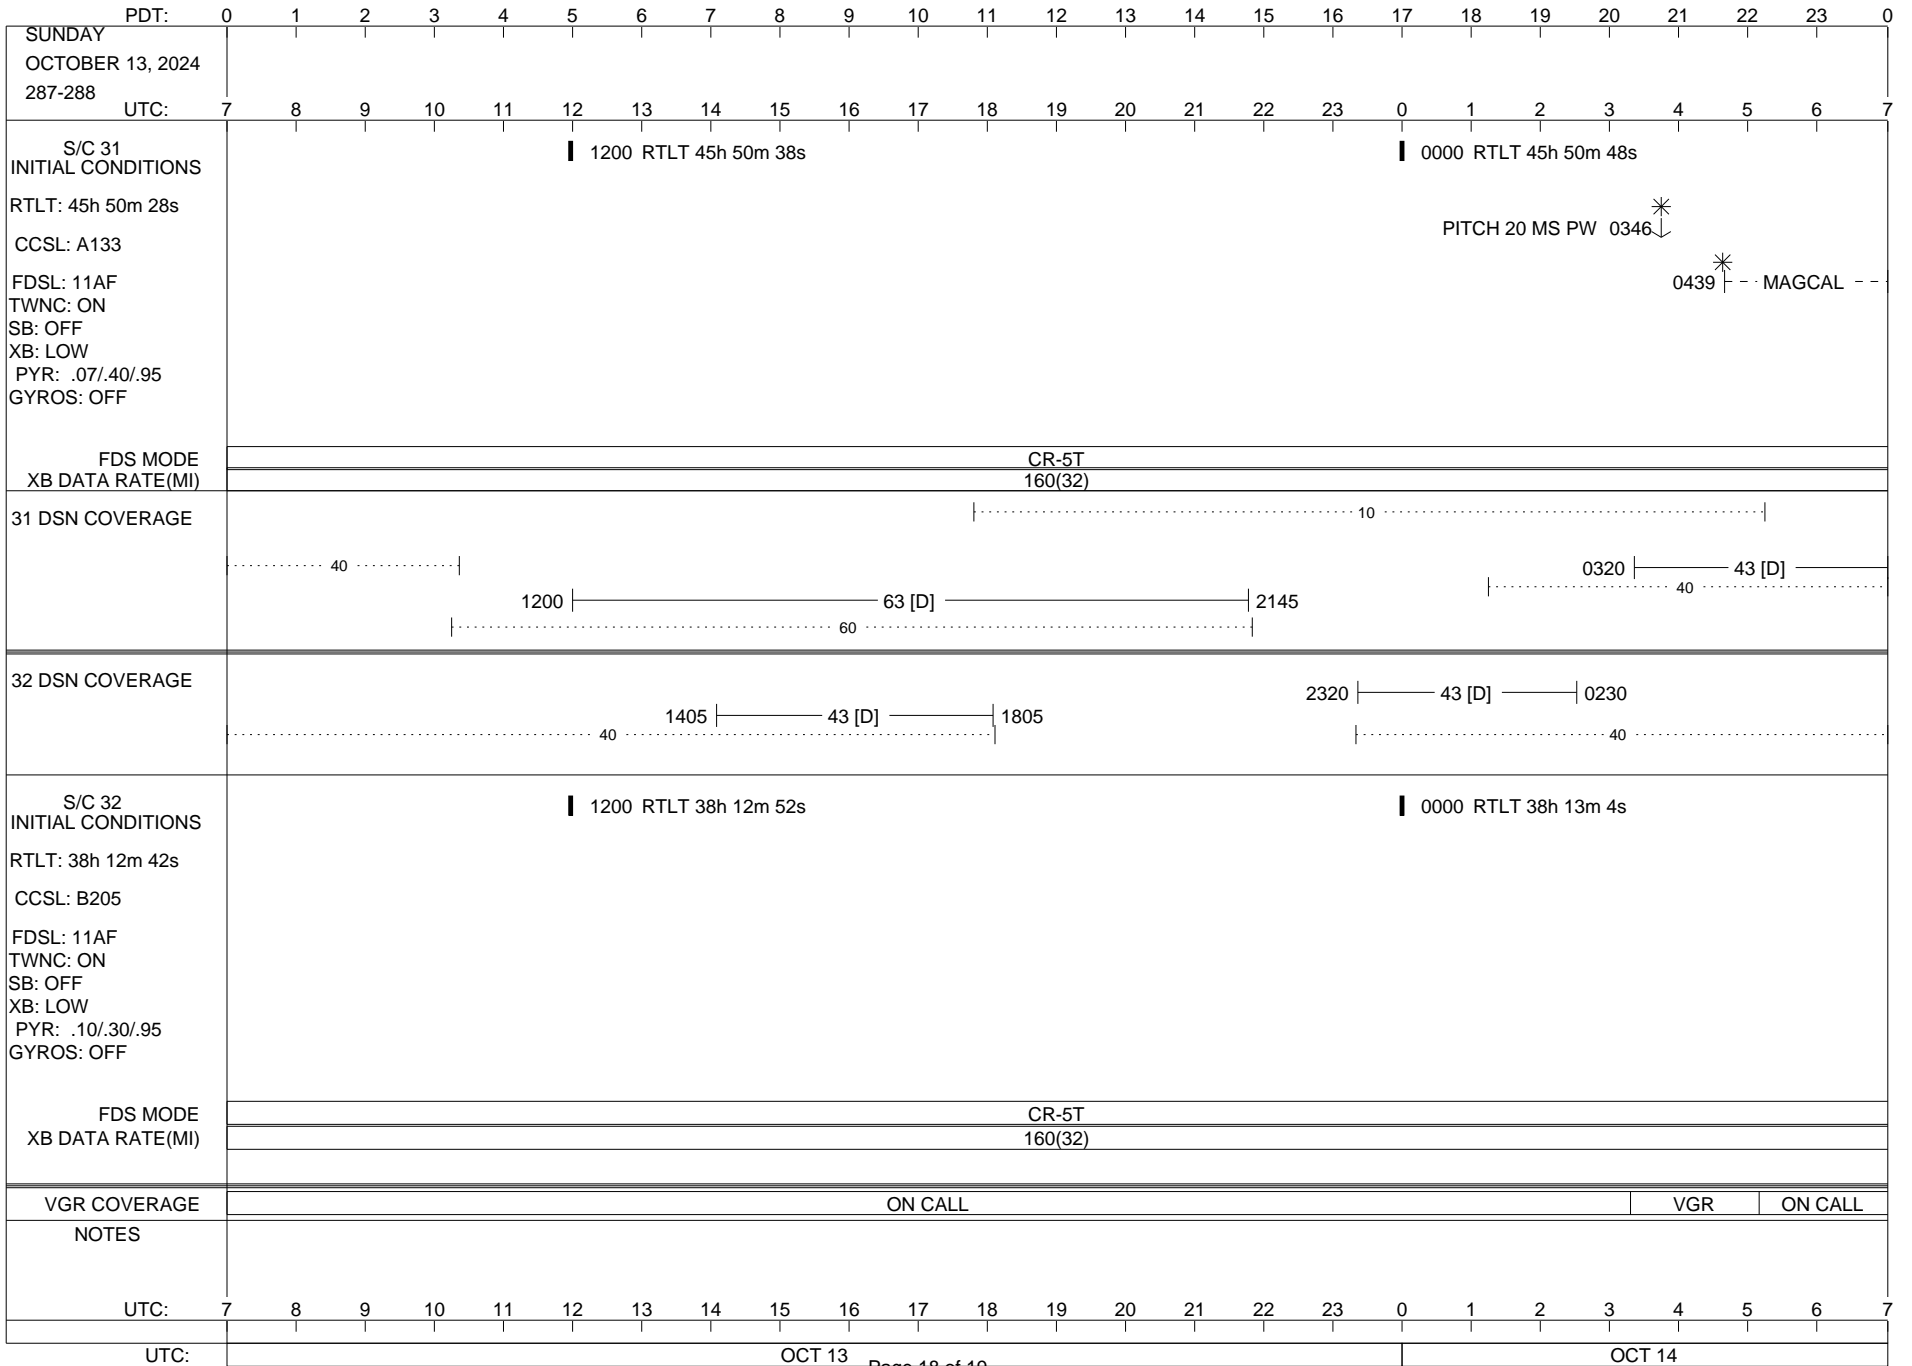

ISSUE DATE: 10/02/24 13:44