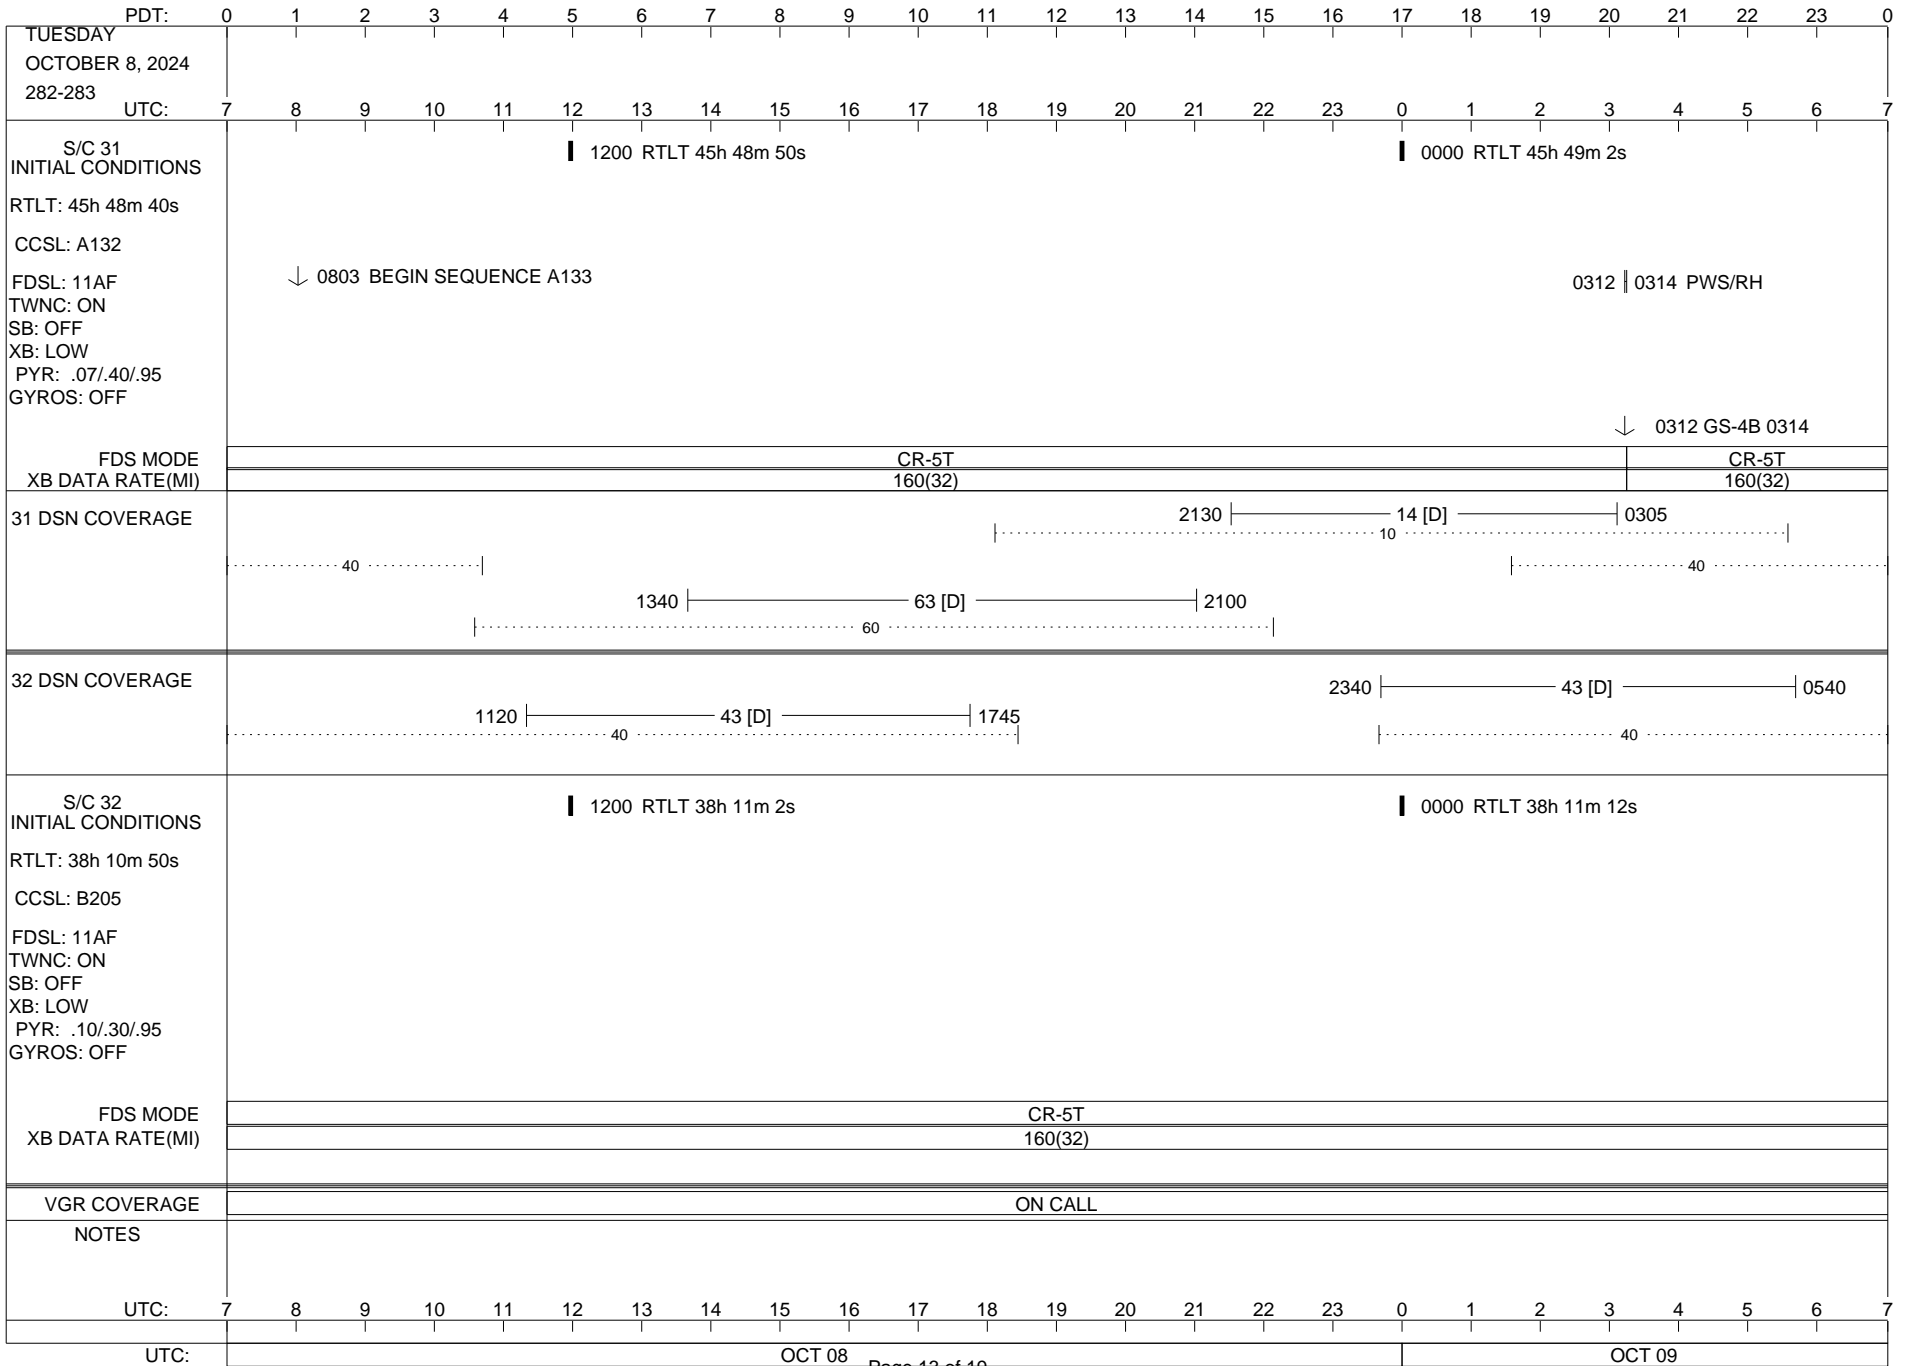

ISSUE DATE: 10/02/24 13:44