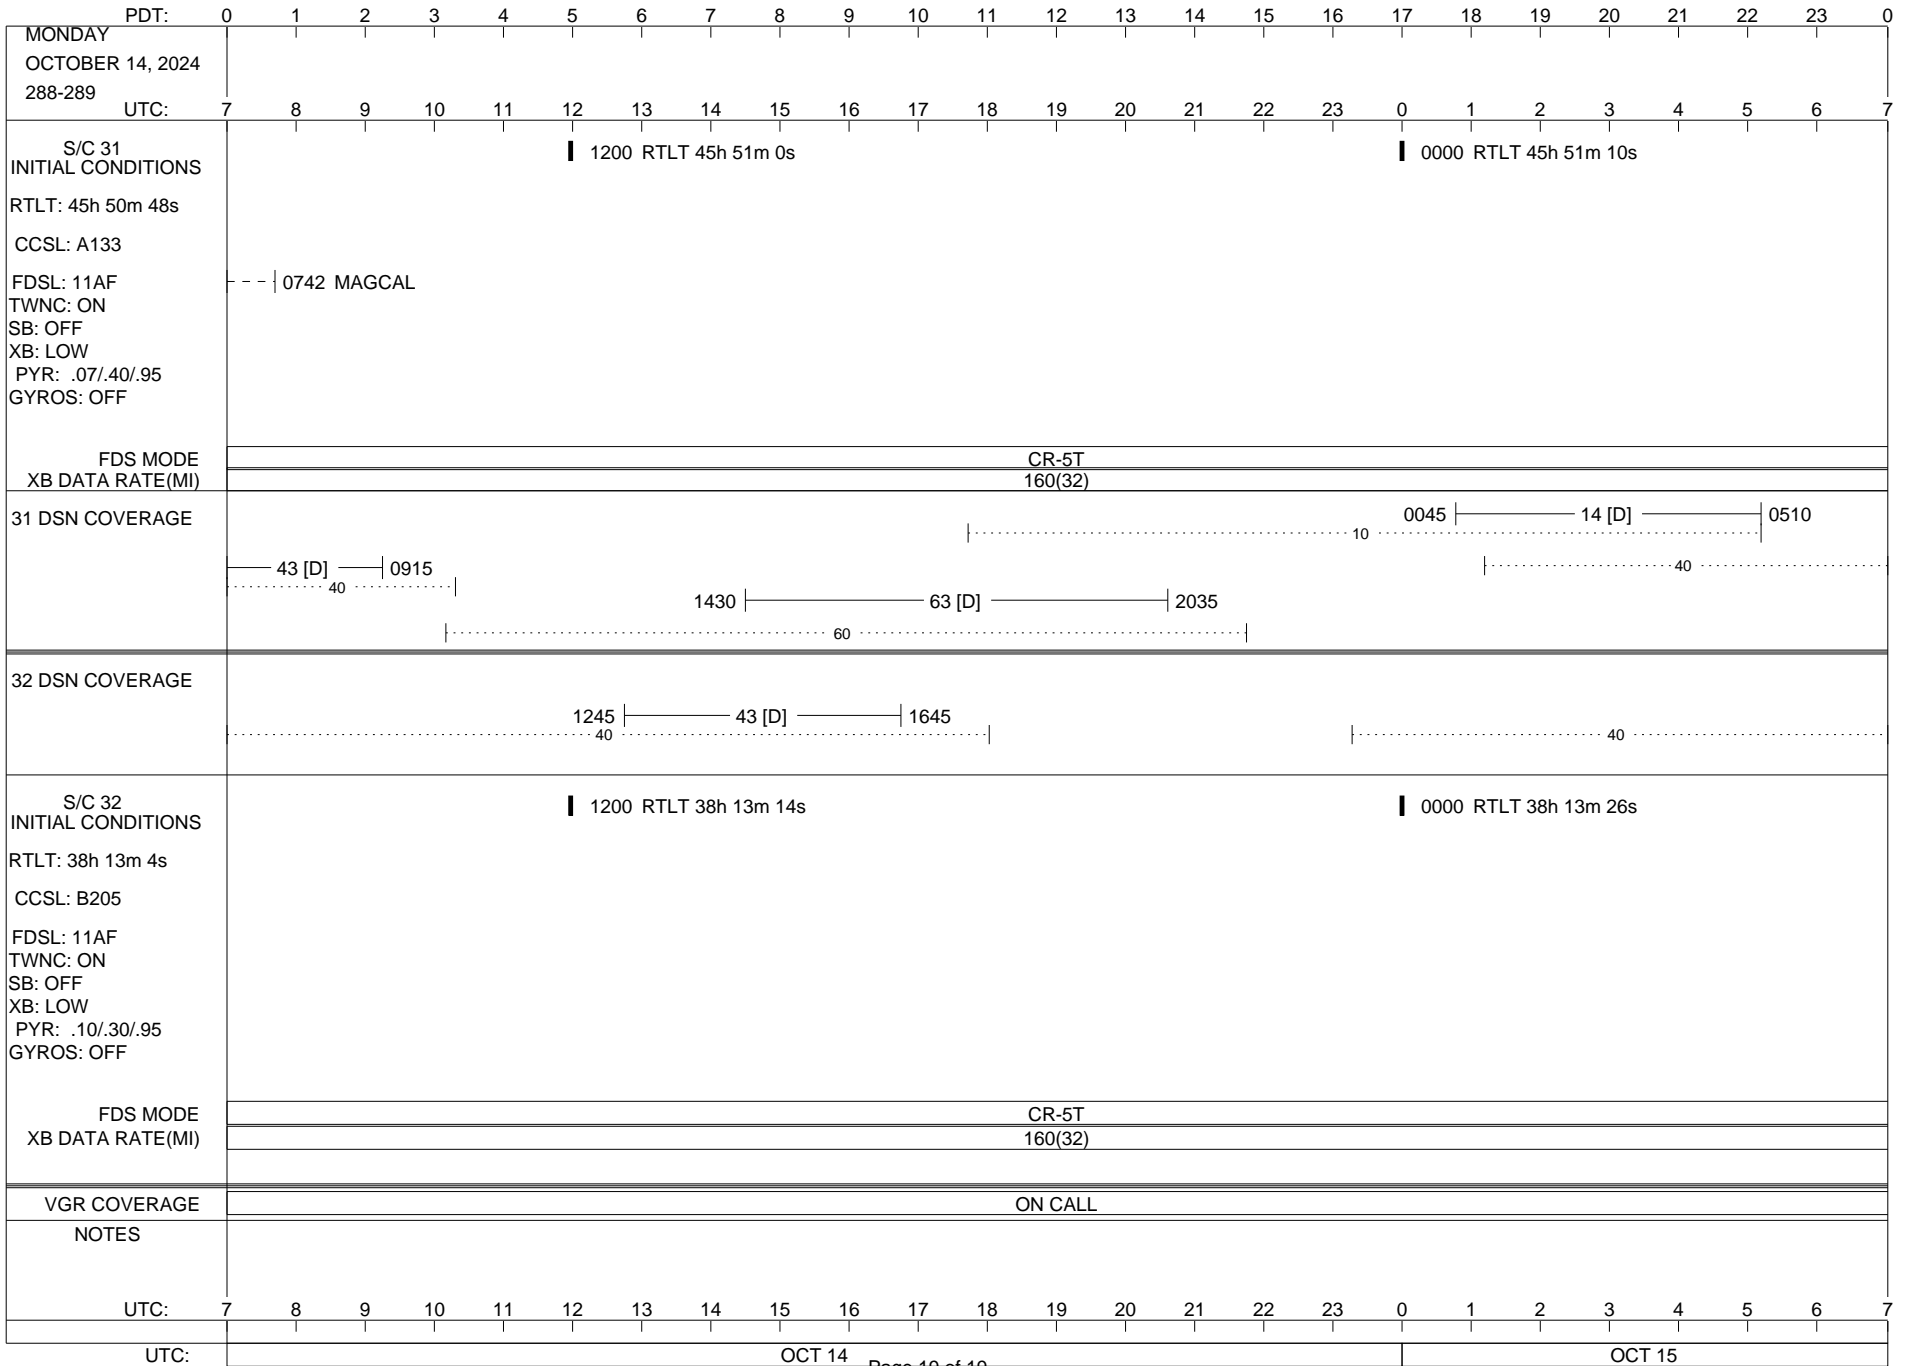

ISSUE DATE: 10/02/24 13:44