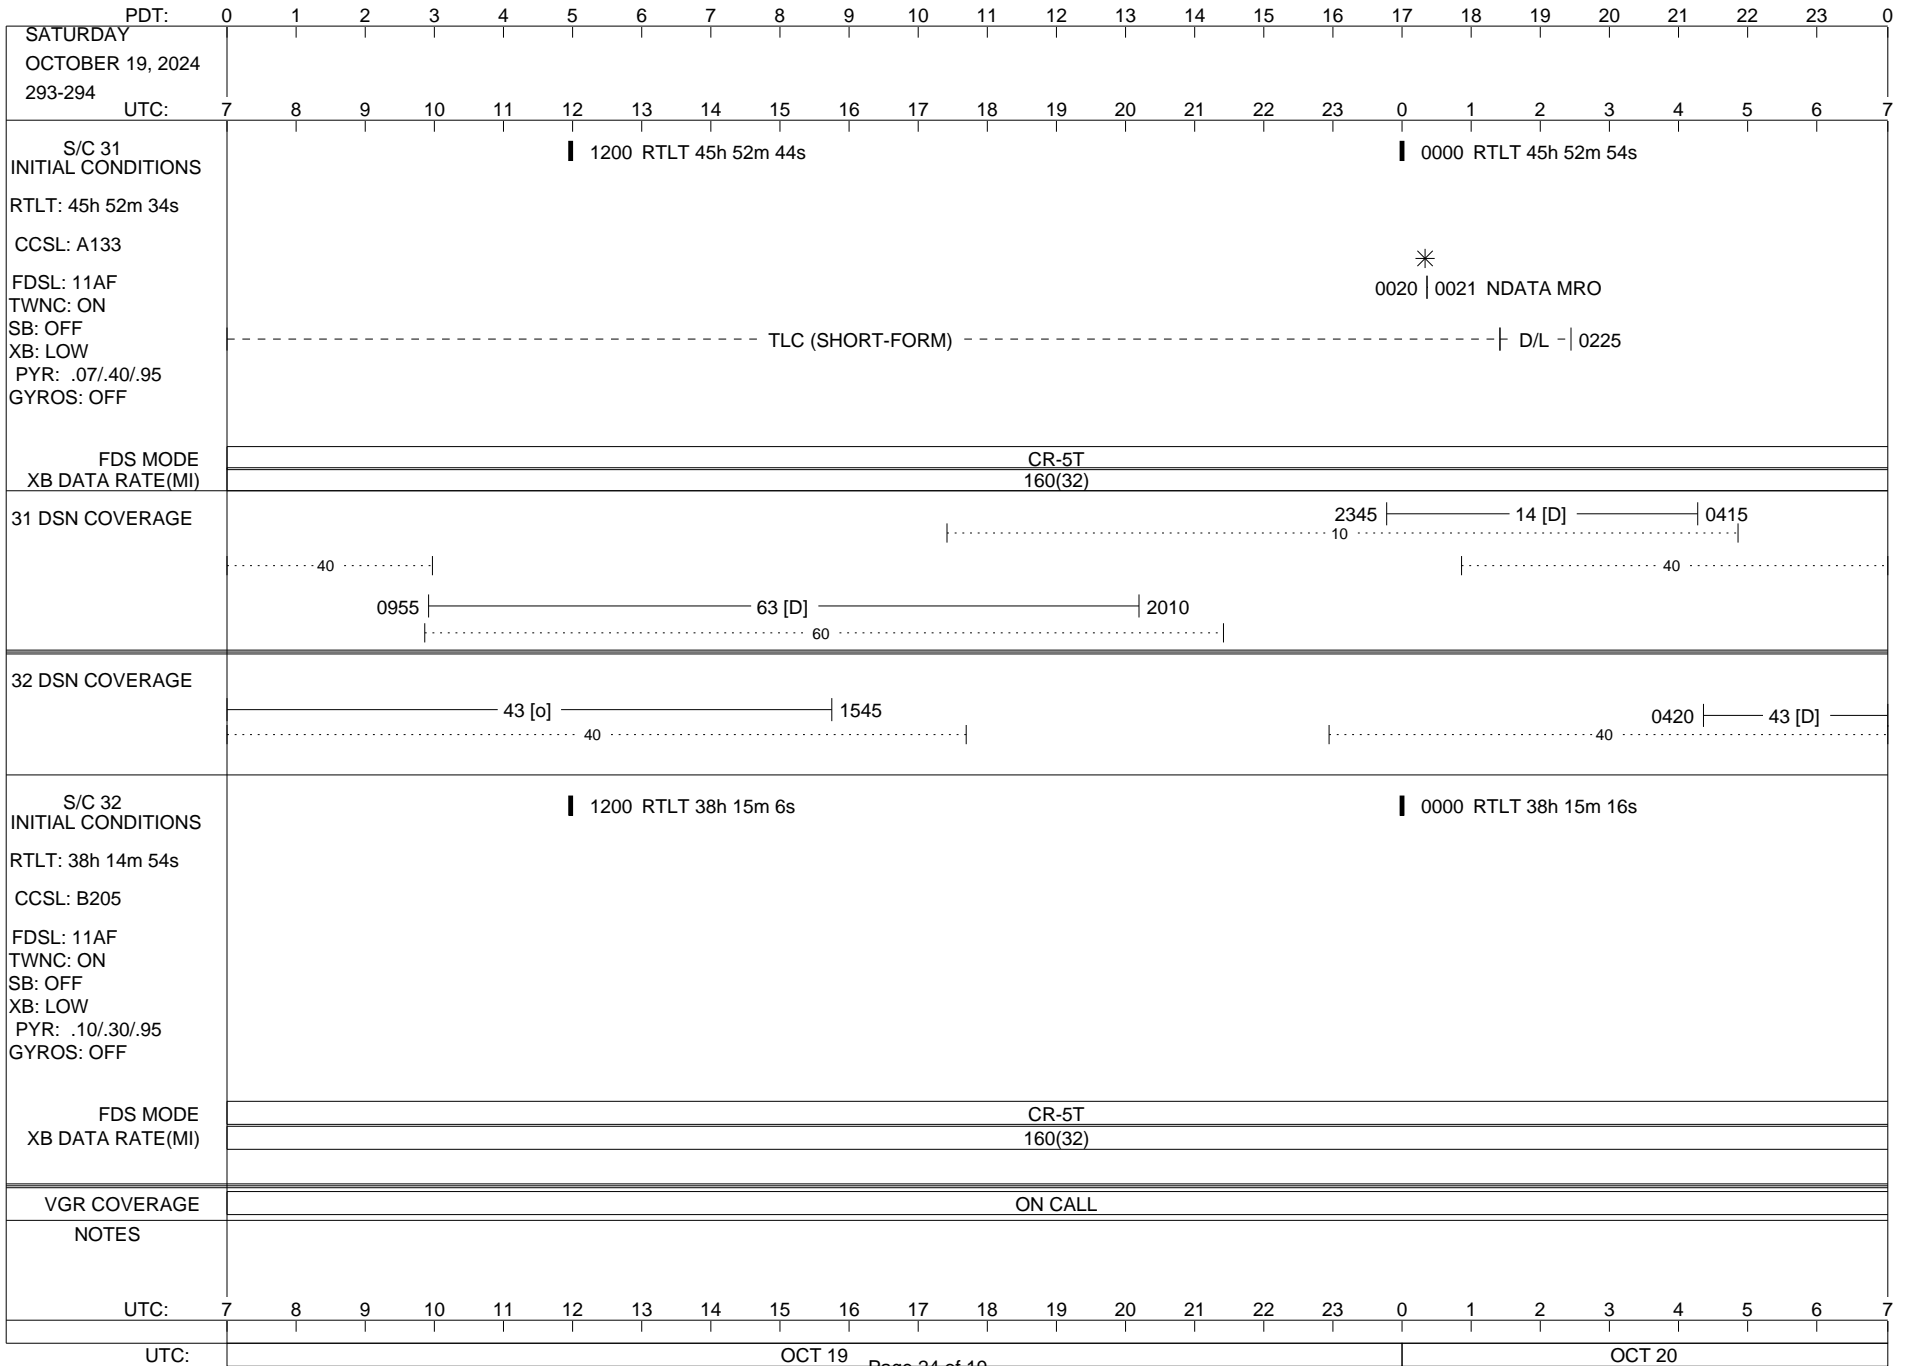

ISSUE DATE: 10/02/24 13:44