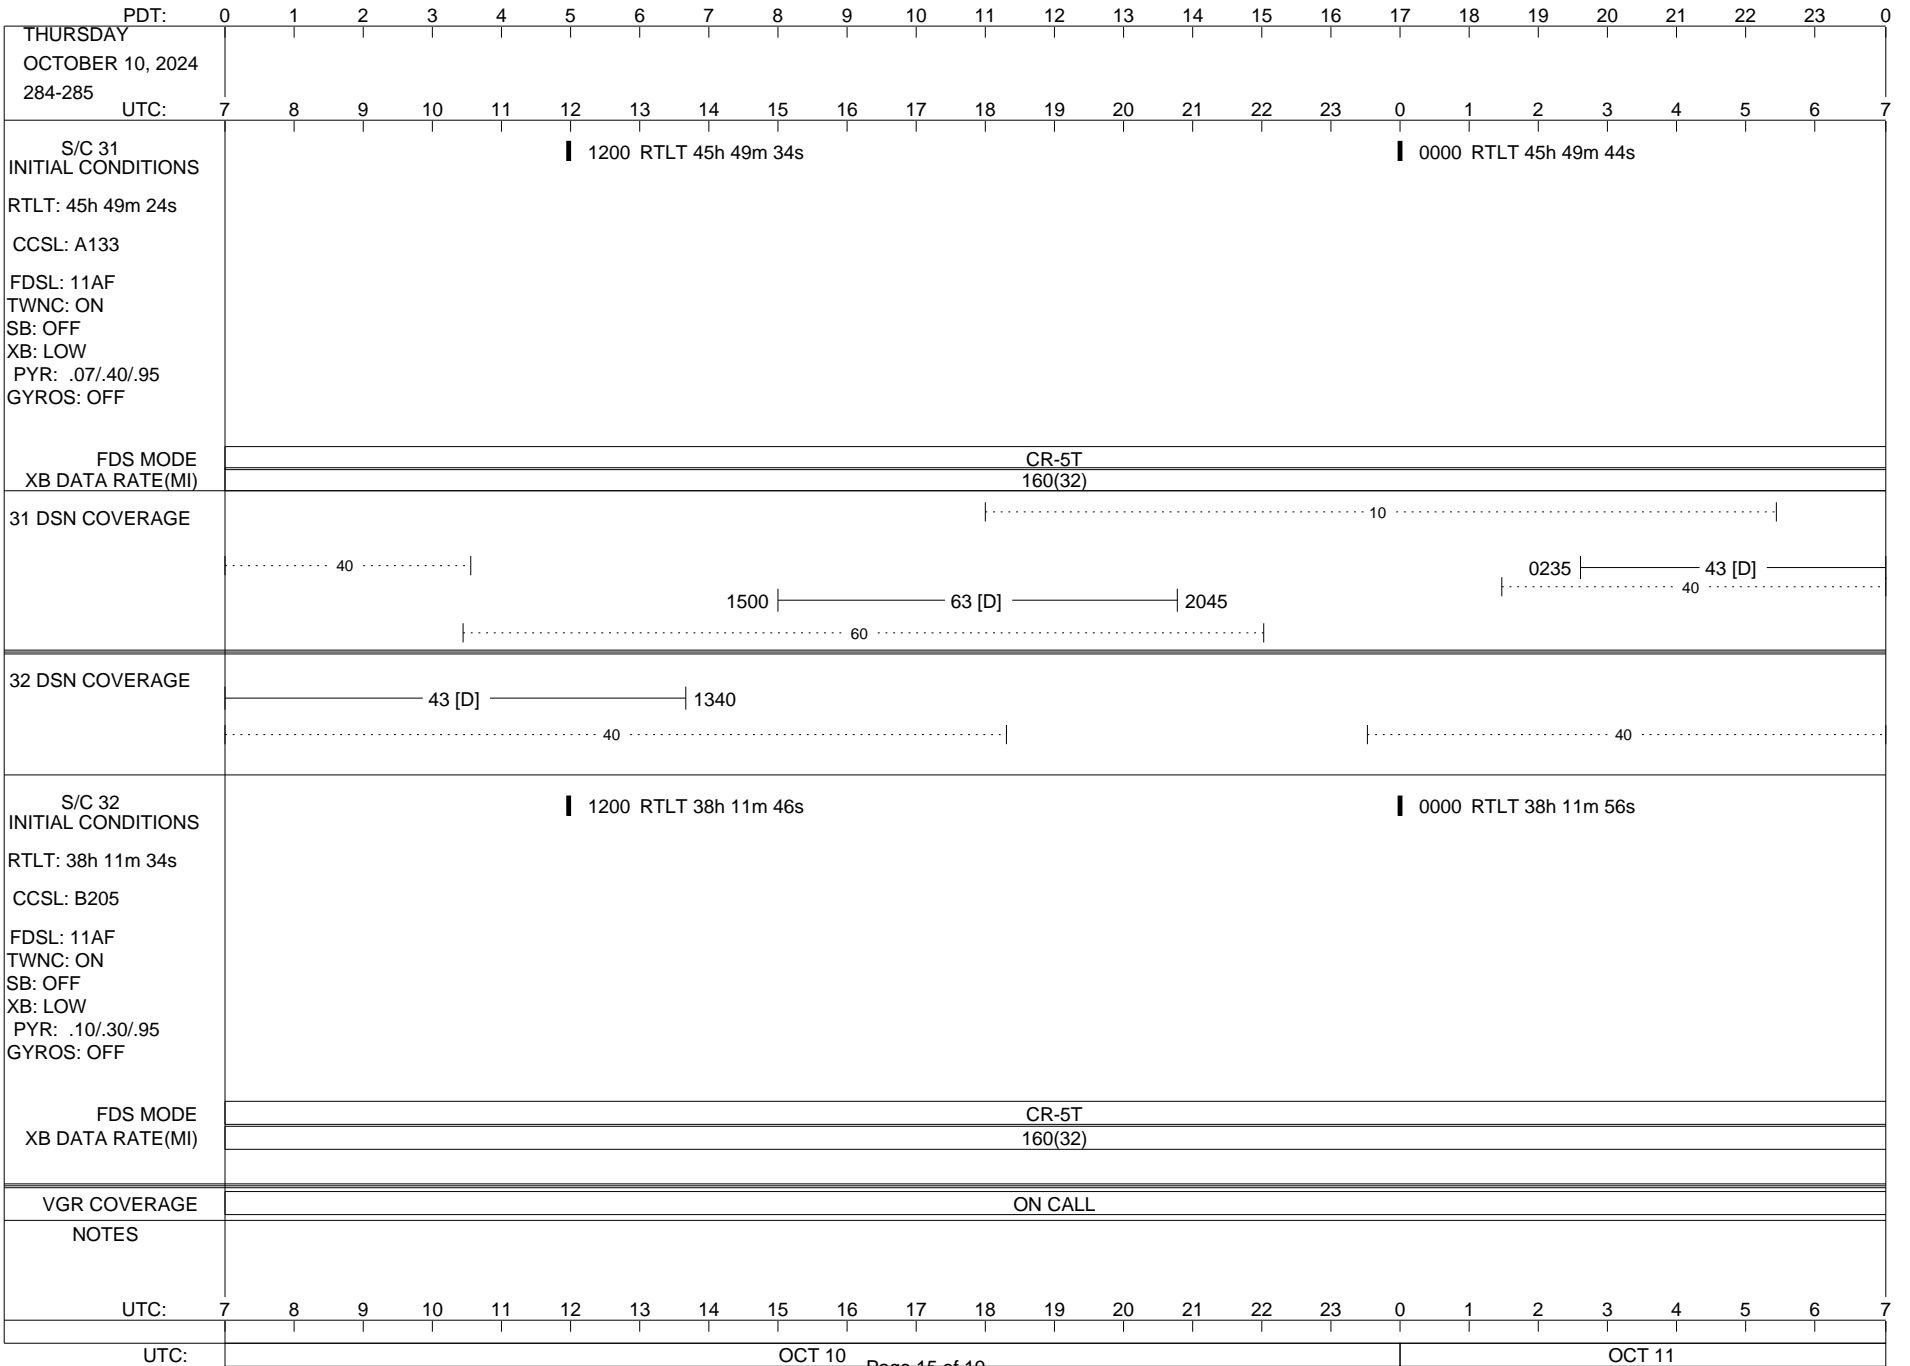

ISSUE DATE: 10/02/24 13:44