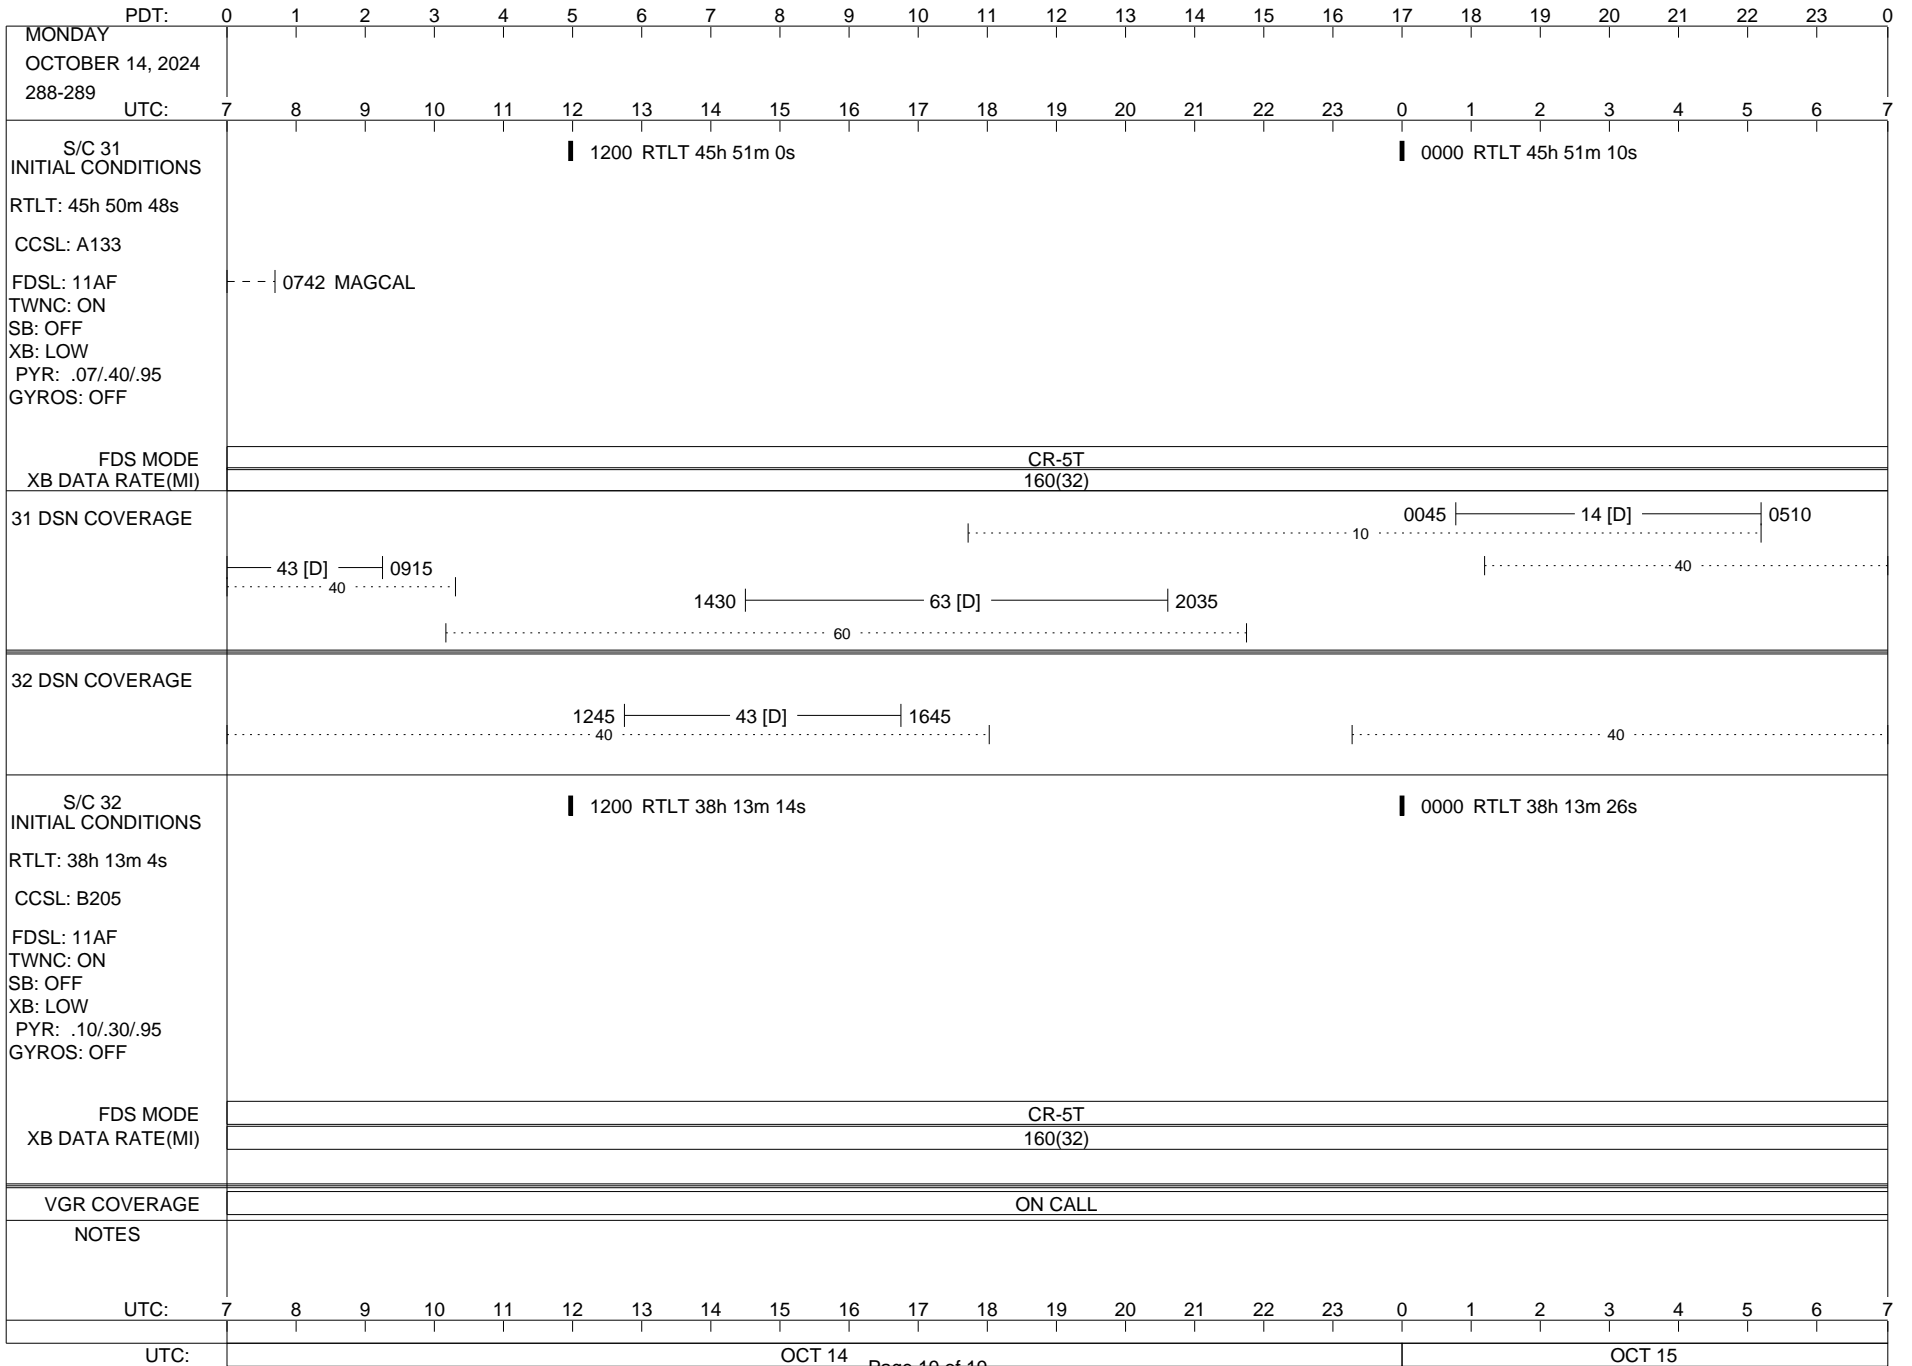

ISSUE DATE: 10/10/24 05:35