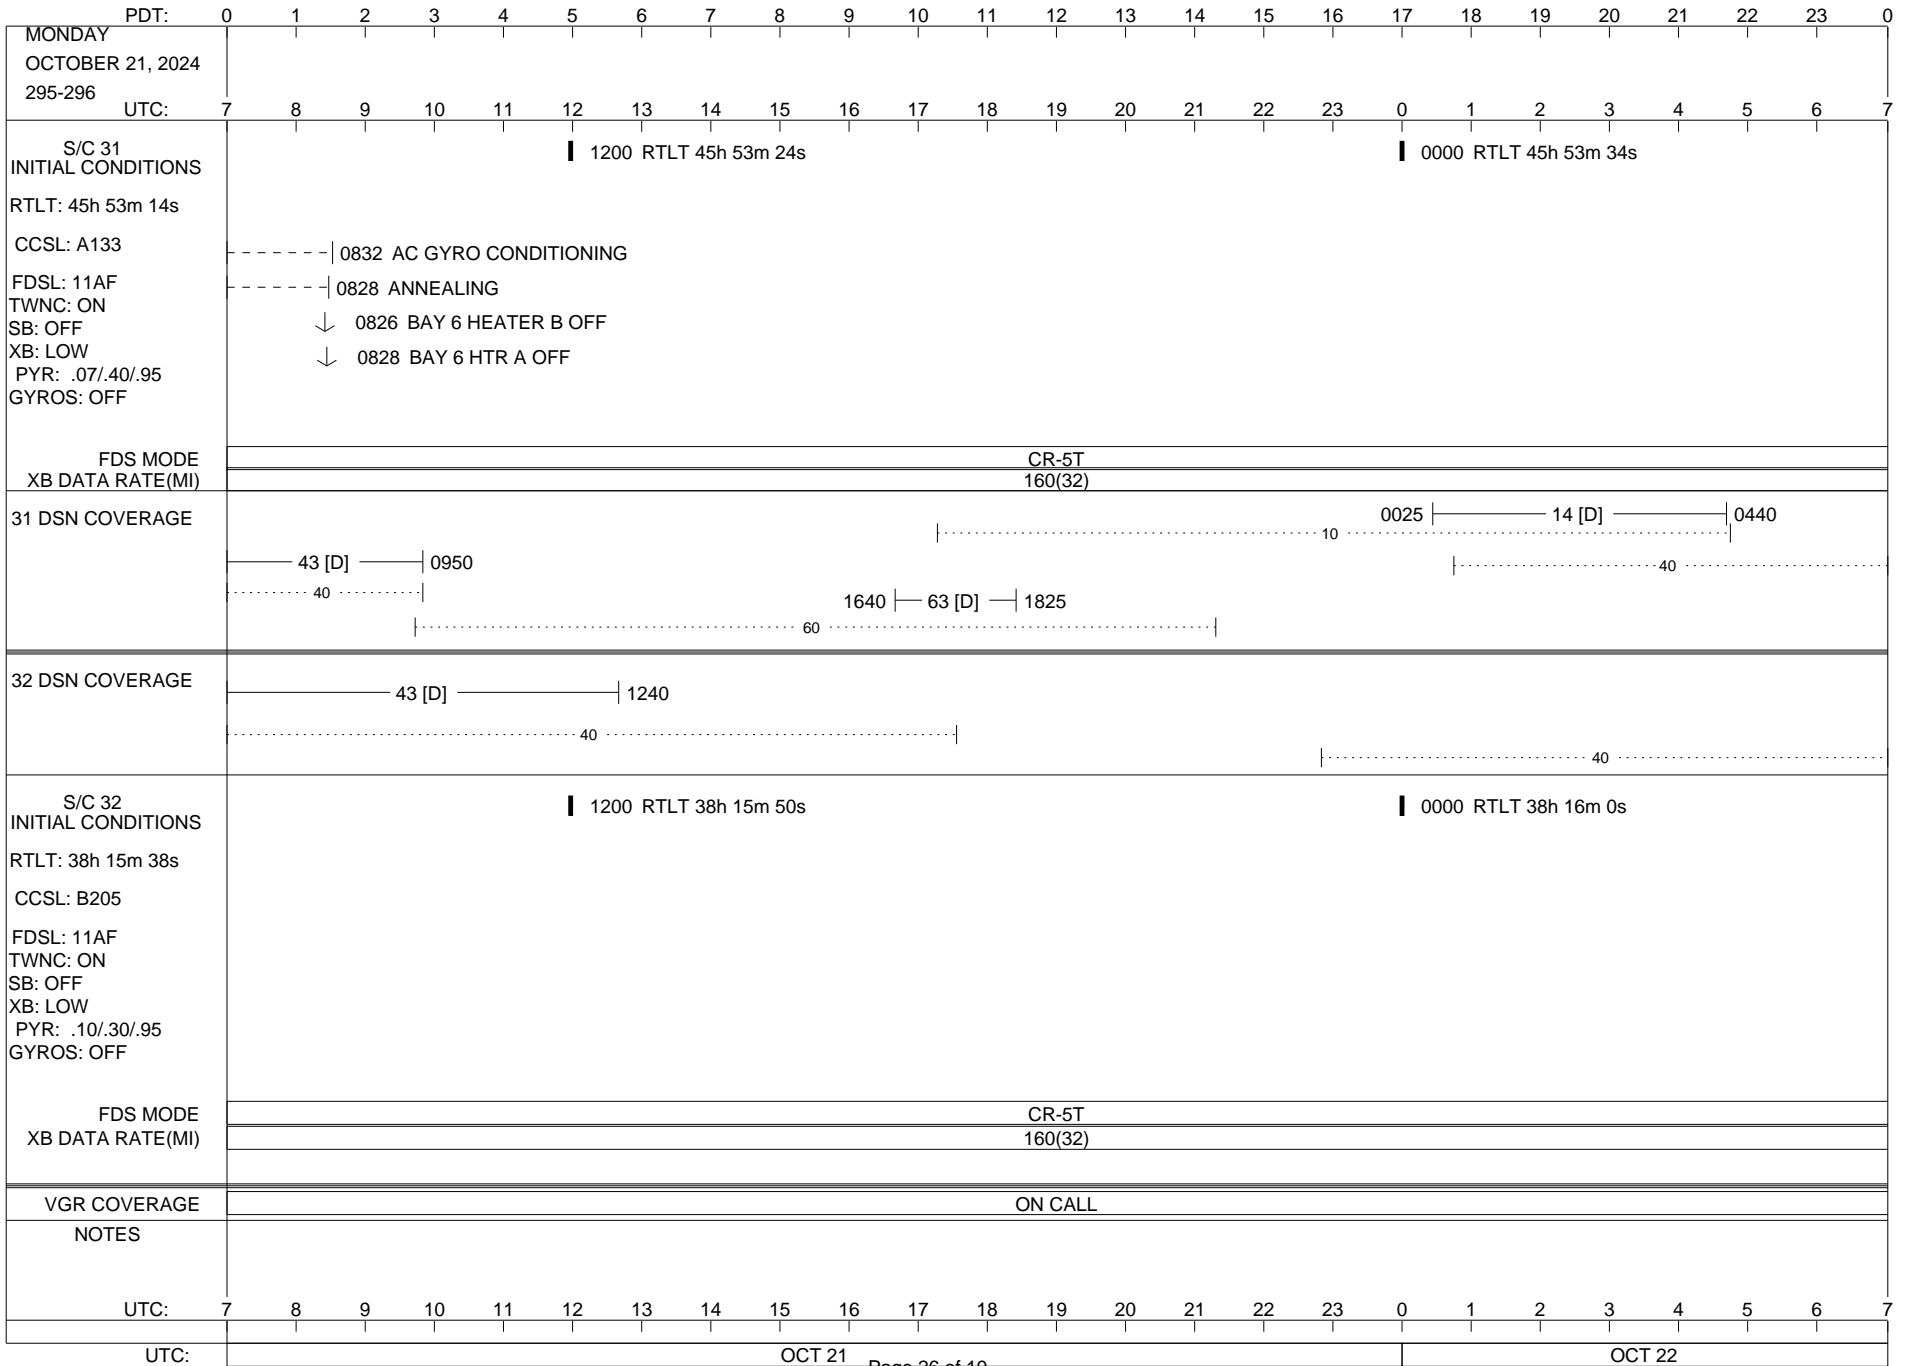

ISSUE DATE: 10/10/24 05:35