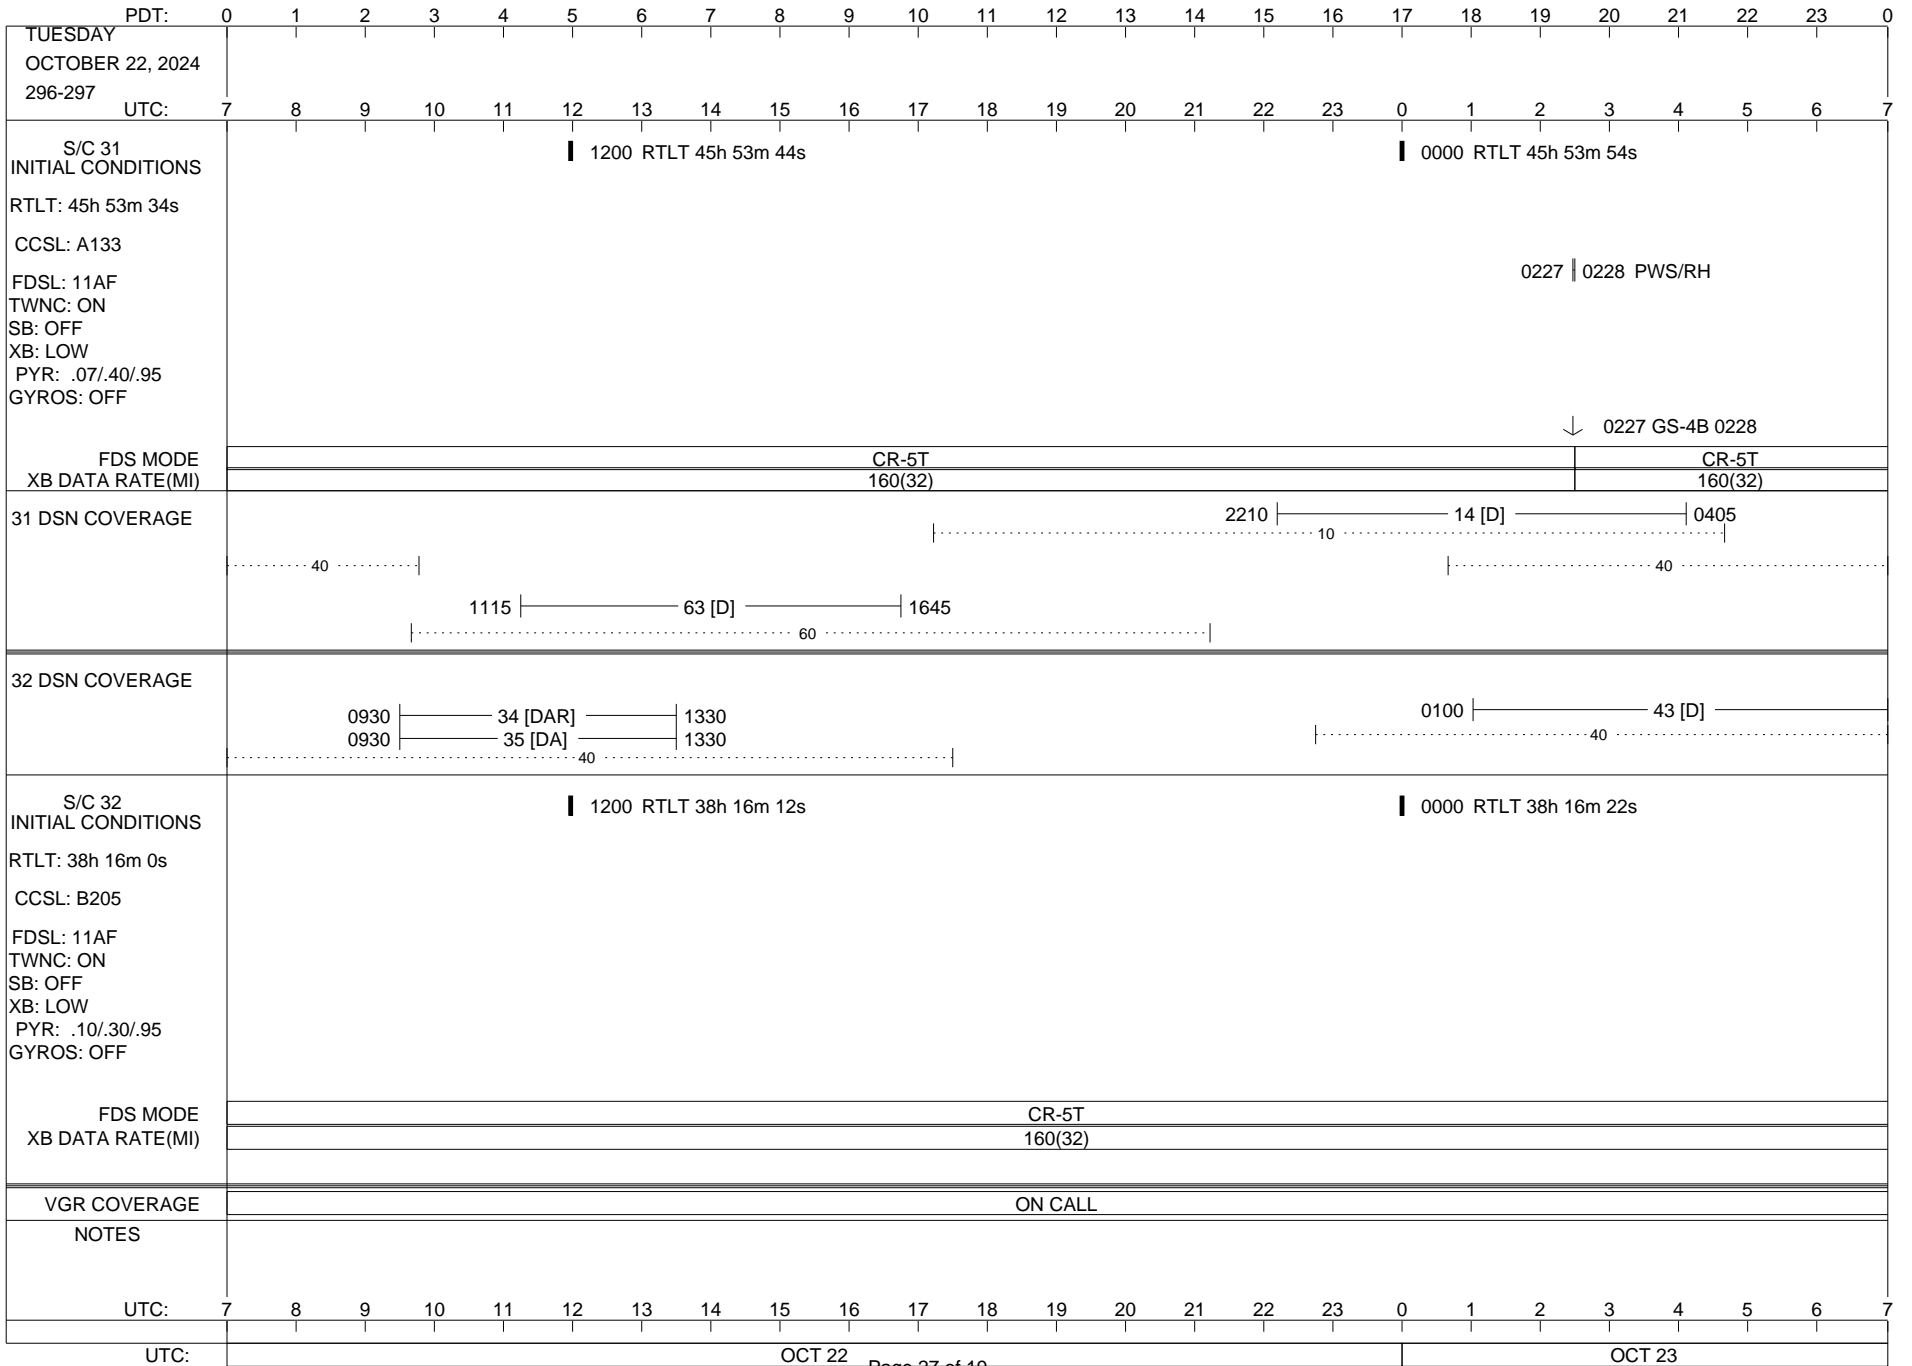

ISSUE DATE: 10/10/24 05:35