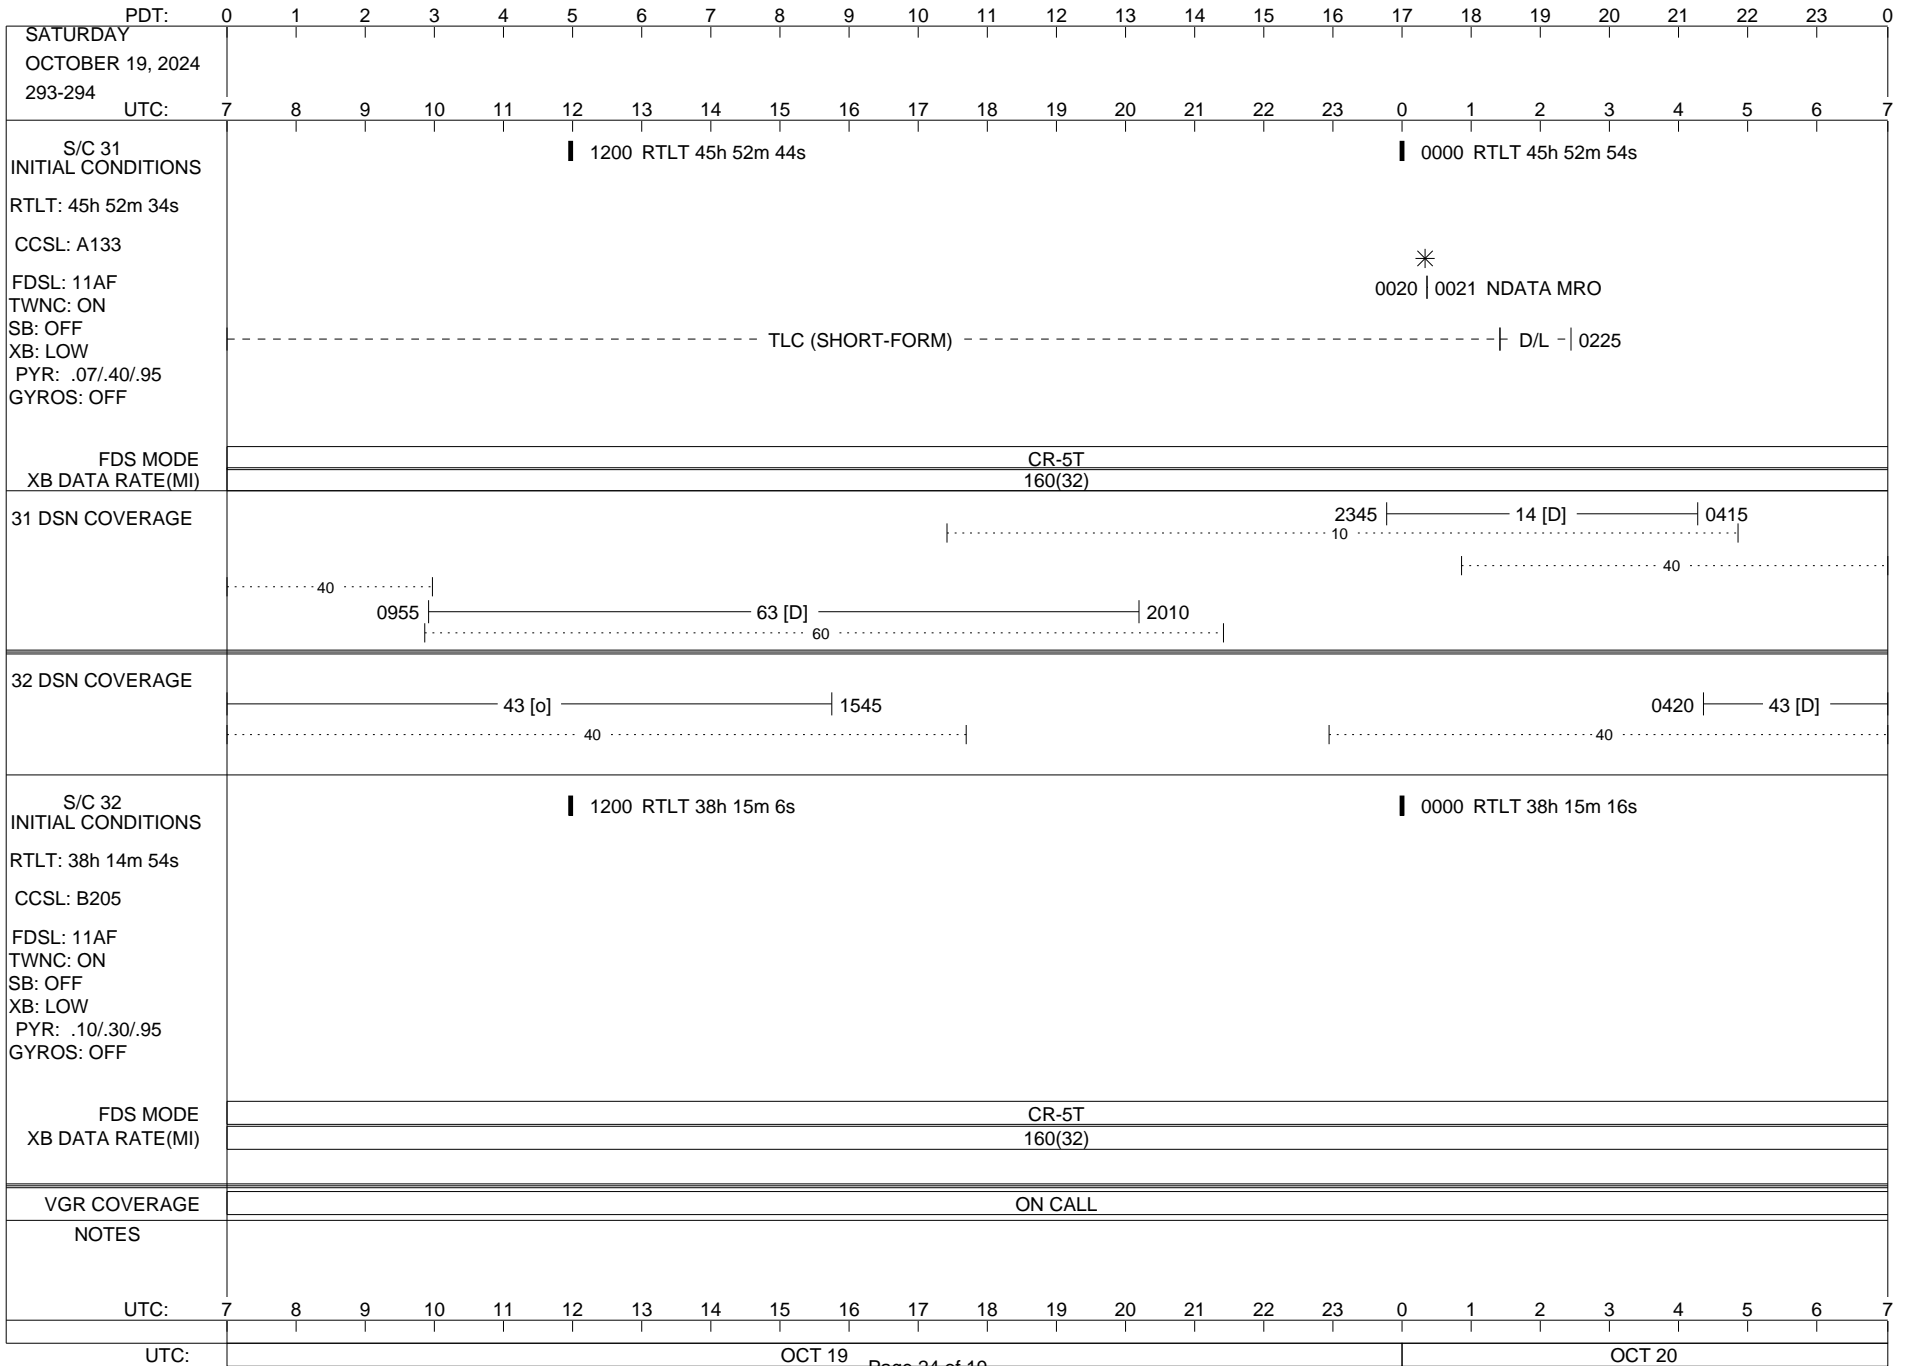

ISSUE DATE: 10/10/24 05:35