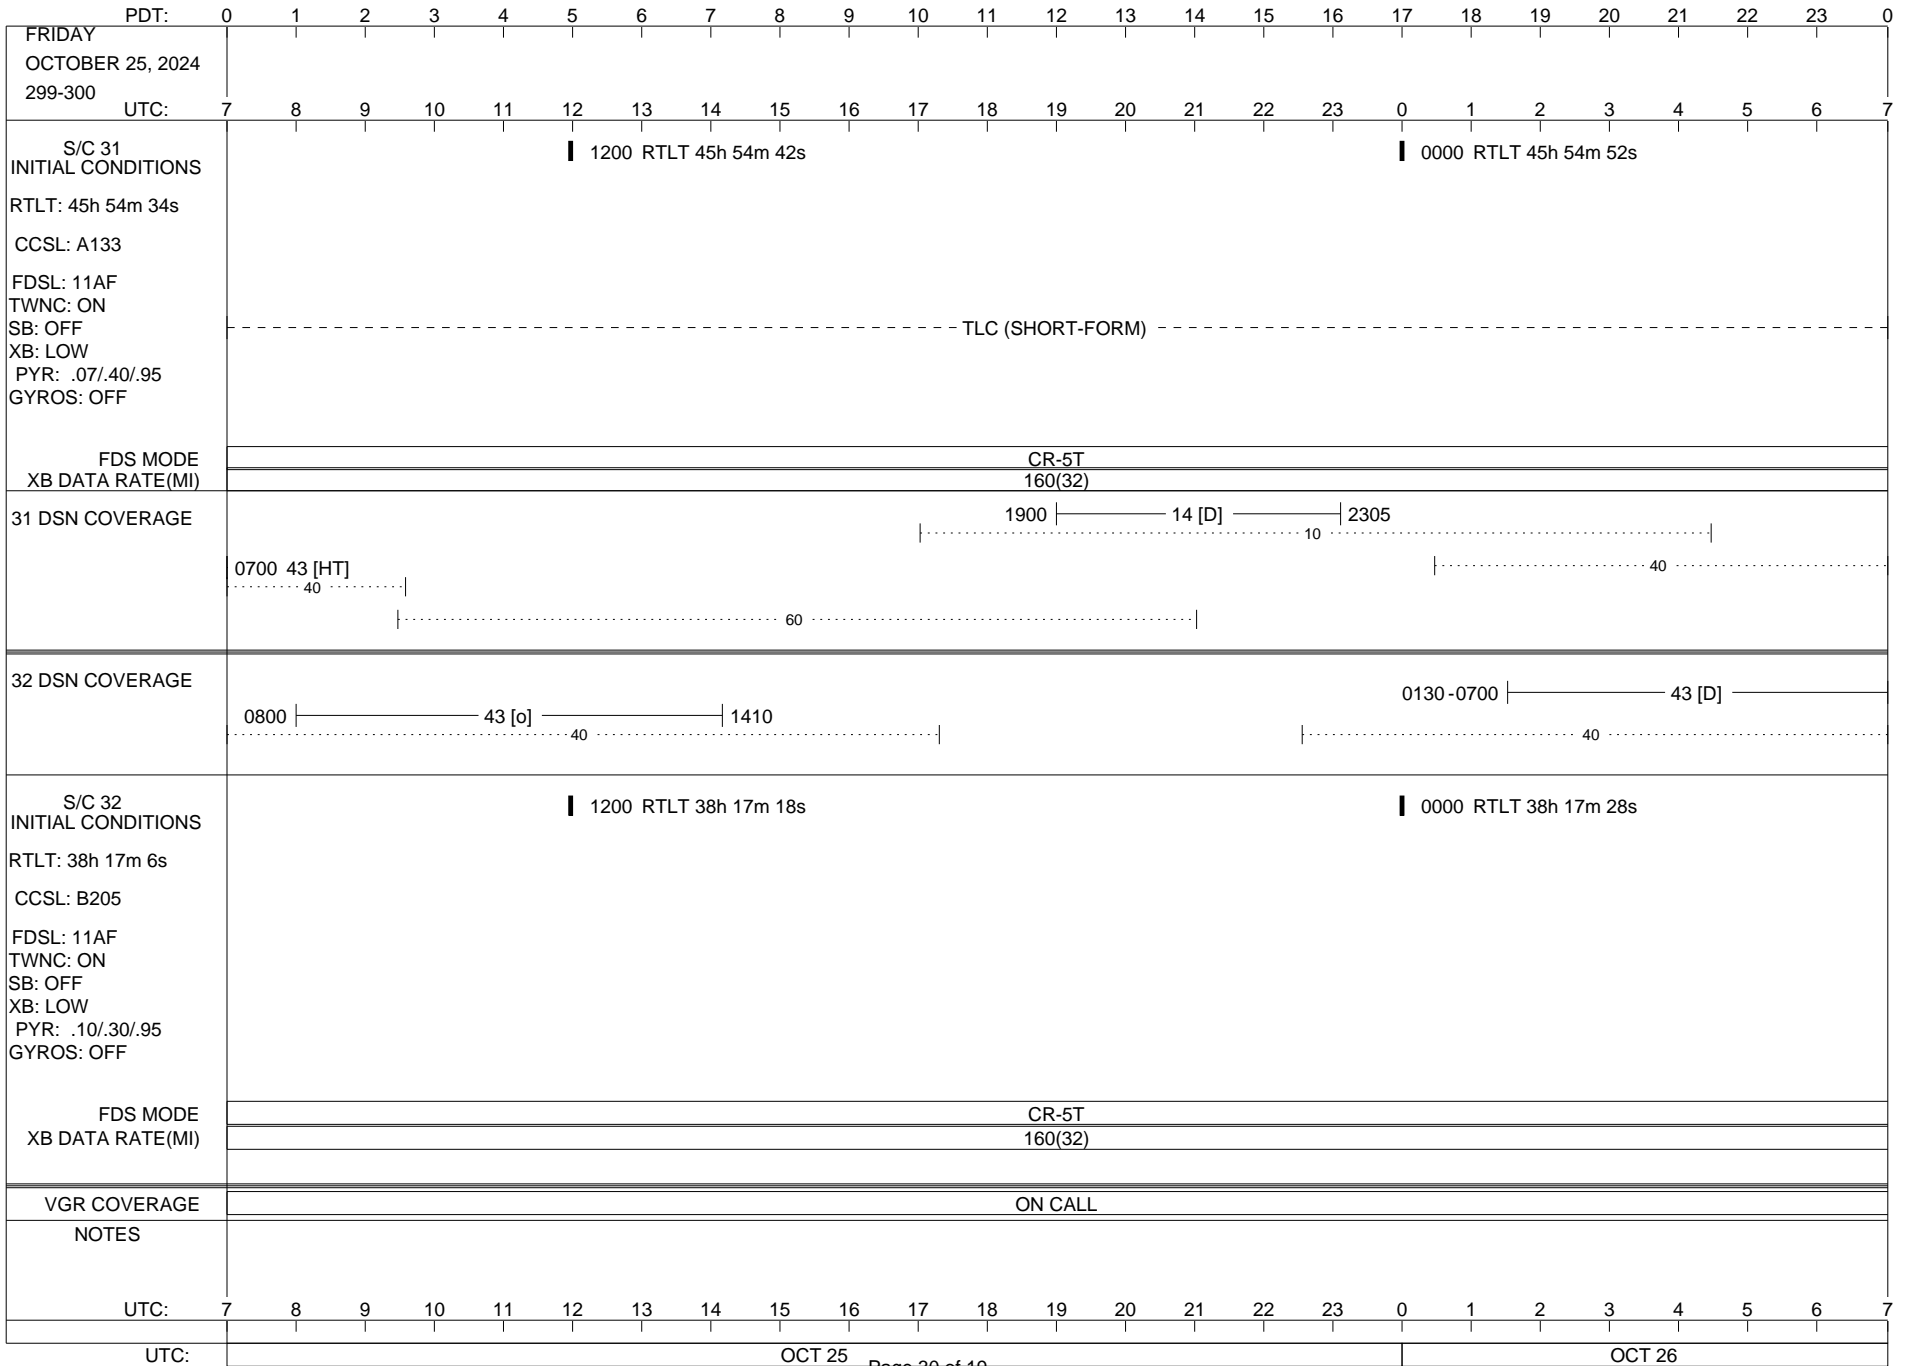

ISSUE DATE: 10/10/24 05:35