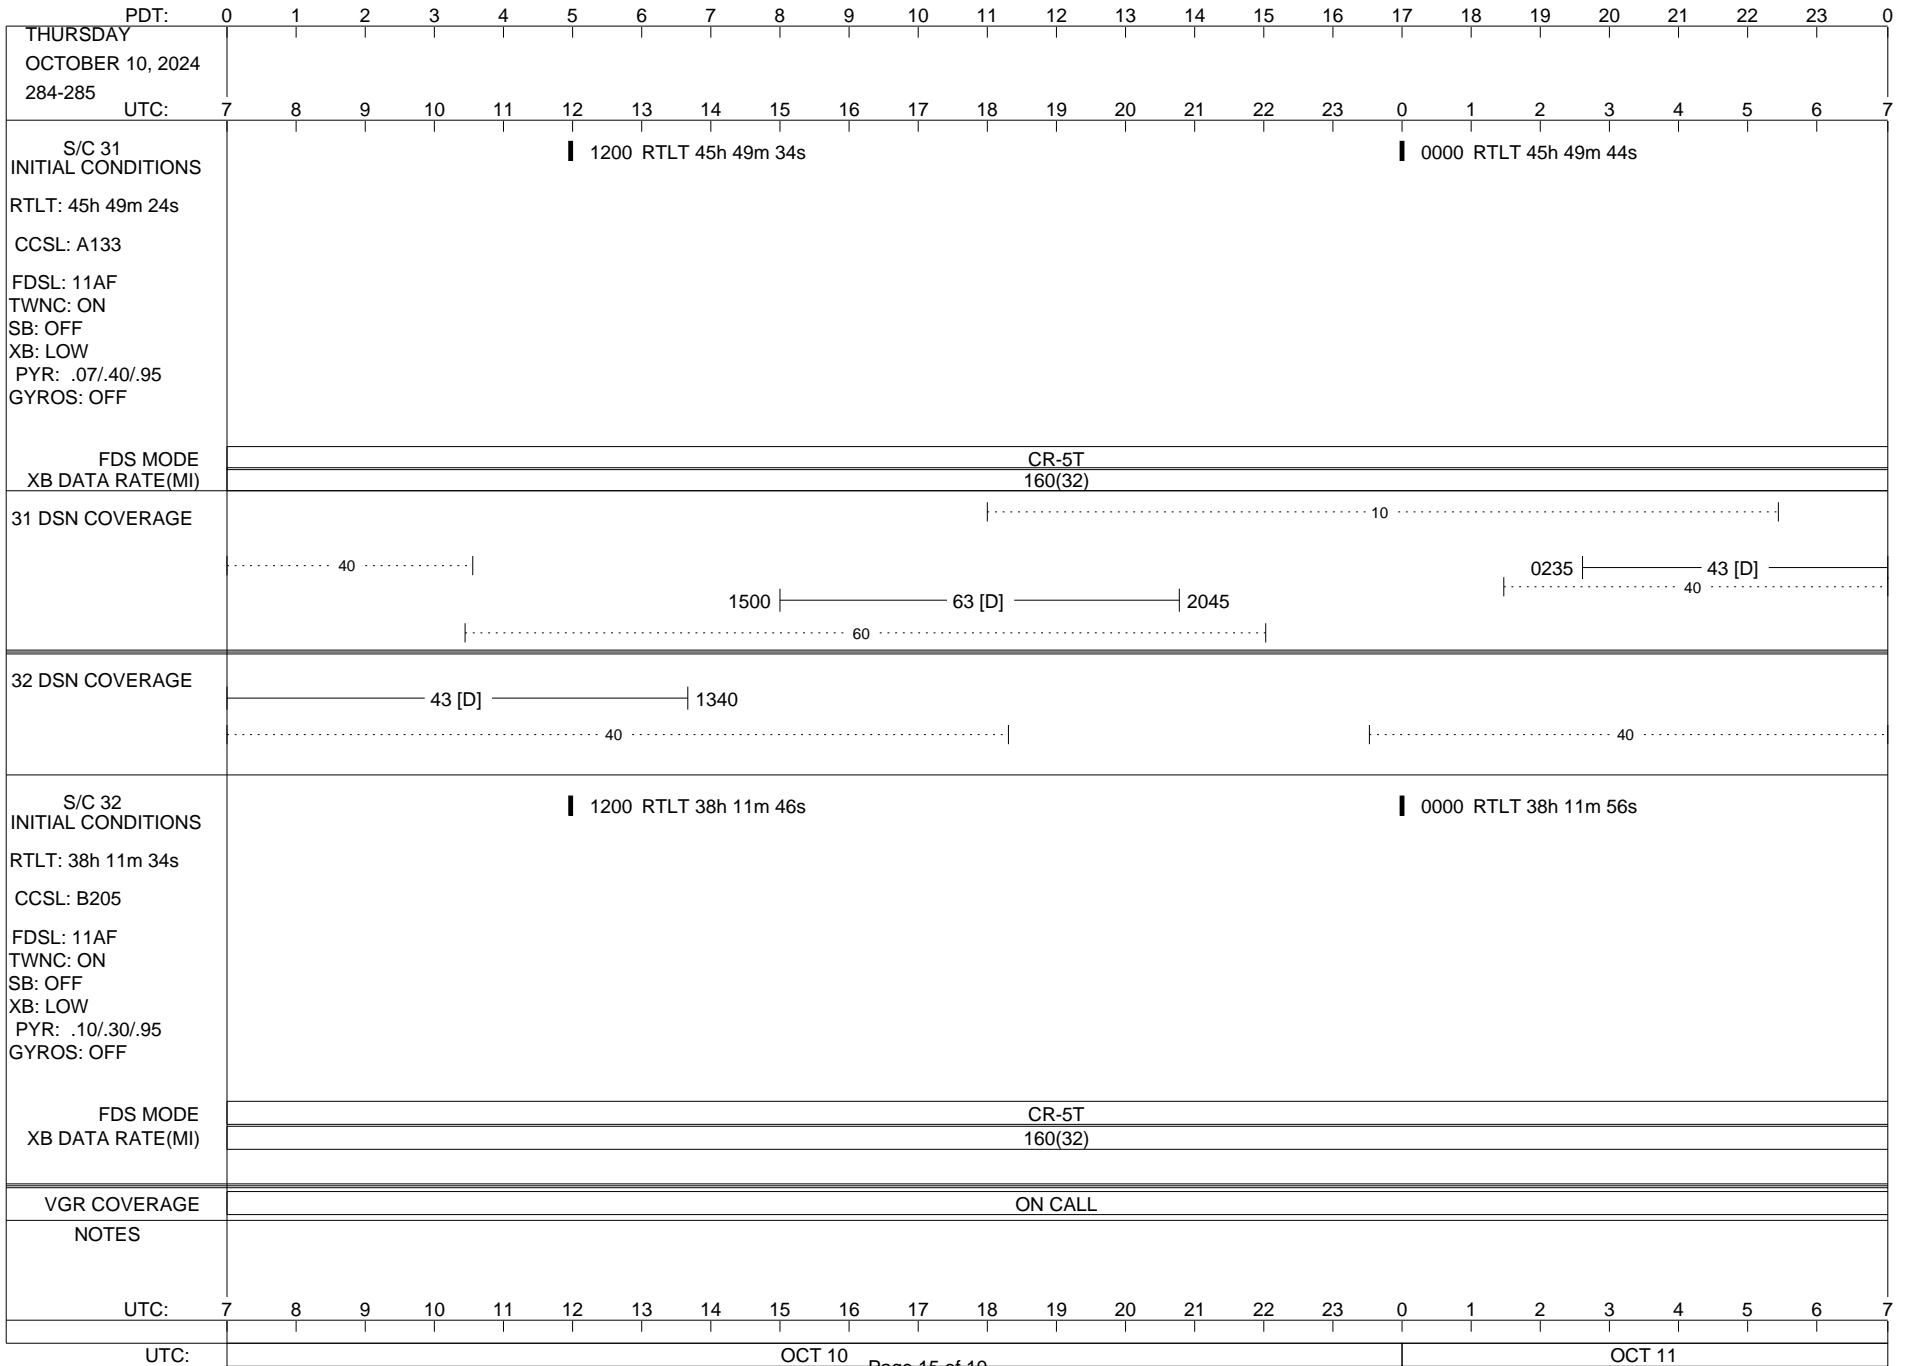

## Space Flight Operations Schedule (SFOS)

Issue Date: October 10, 2024

For the Period: 10/10/24 to 10/28/24 (24/284 – 24/302)

Posted at <https://voyager.jpl.nasa.gov/mission/status/>

**LEGEND:**

- ▽ = R/T Command (Last chance or Contingency)
- ▼ = R/T Command (Scheduled)
- \* = Result of R/T Command
- n = (where n = 1,2,3 ..) Special Note, see bottom of page
- A = Arrayed station
- B = BLF
- D = Downlink only pass
- H = High Power Transmitter
- R = Array Reference Antenna
- T = TLC Uplink
- U = Uplink only pass
- [o] = Ramp-through

ISSUE DATE: 10/10/24 05:35

ISSUE DATE: 10/10/24 05:35

PDT: 0 1 2 3 4 5 6 7 8 9 10 11 12 13 14 15 16 17 18 19 20 21 22 23 0

FRIDAY  
OCTOBER 11, 2024  
285-286  
UTC: 7 8 9 10 11 12 13 14 15 16 17 18 19 20 21 22 23 0 1 2 3 4 5 6 7

S/C 31  
INITIAL CONDITIONS  
RTLTL: 45h 49m 44s  
CCSL: A133  
FDSL: 11AF  
TWNC: ON  
SB: OFF  
XB: LOW  
PYR: .07/.40/.95  
GYROS: OFF

1200 RTLTL 45h 49m 56s

0000 RTLTL 45h 50m 6s

PITCH 20 MS PW (03:45) 0555▼