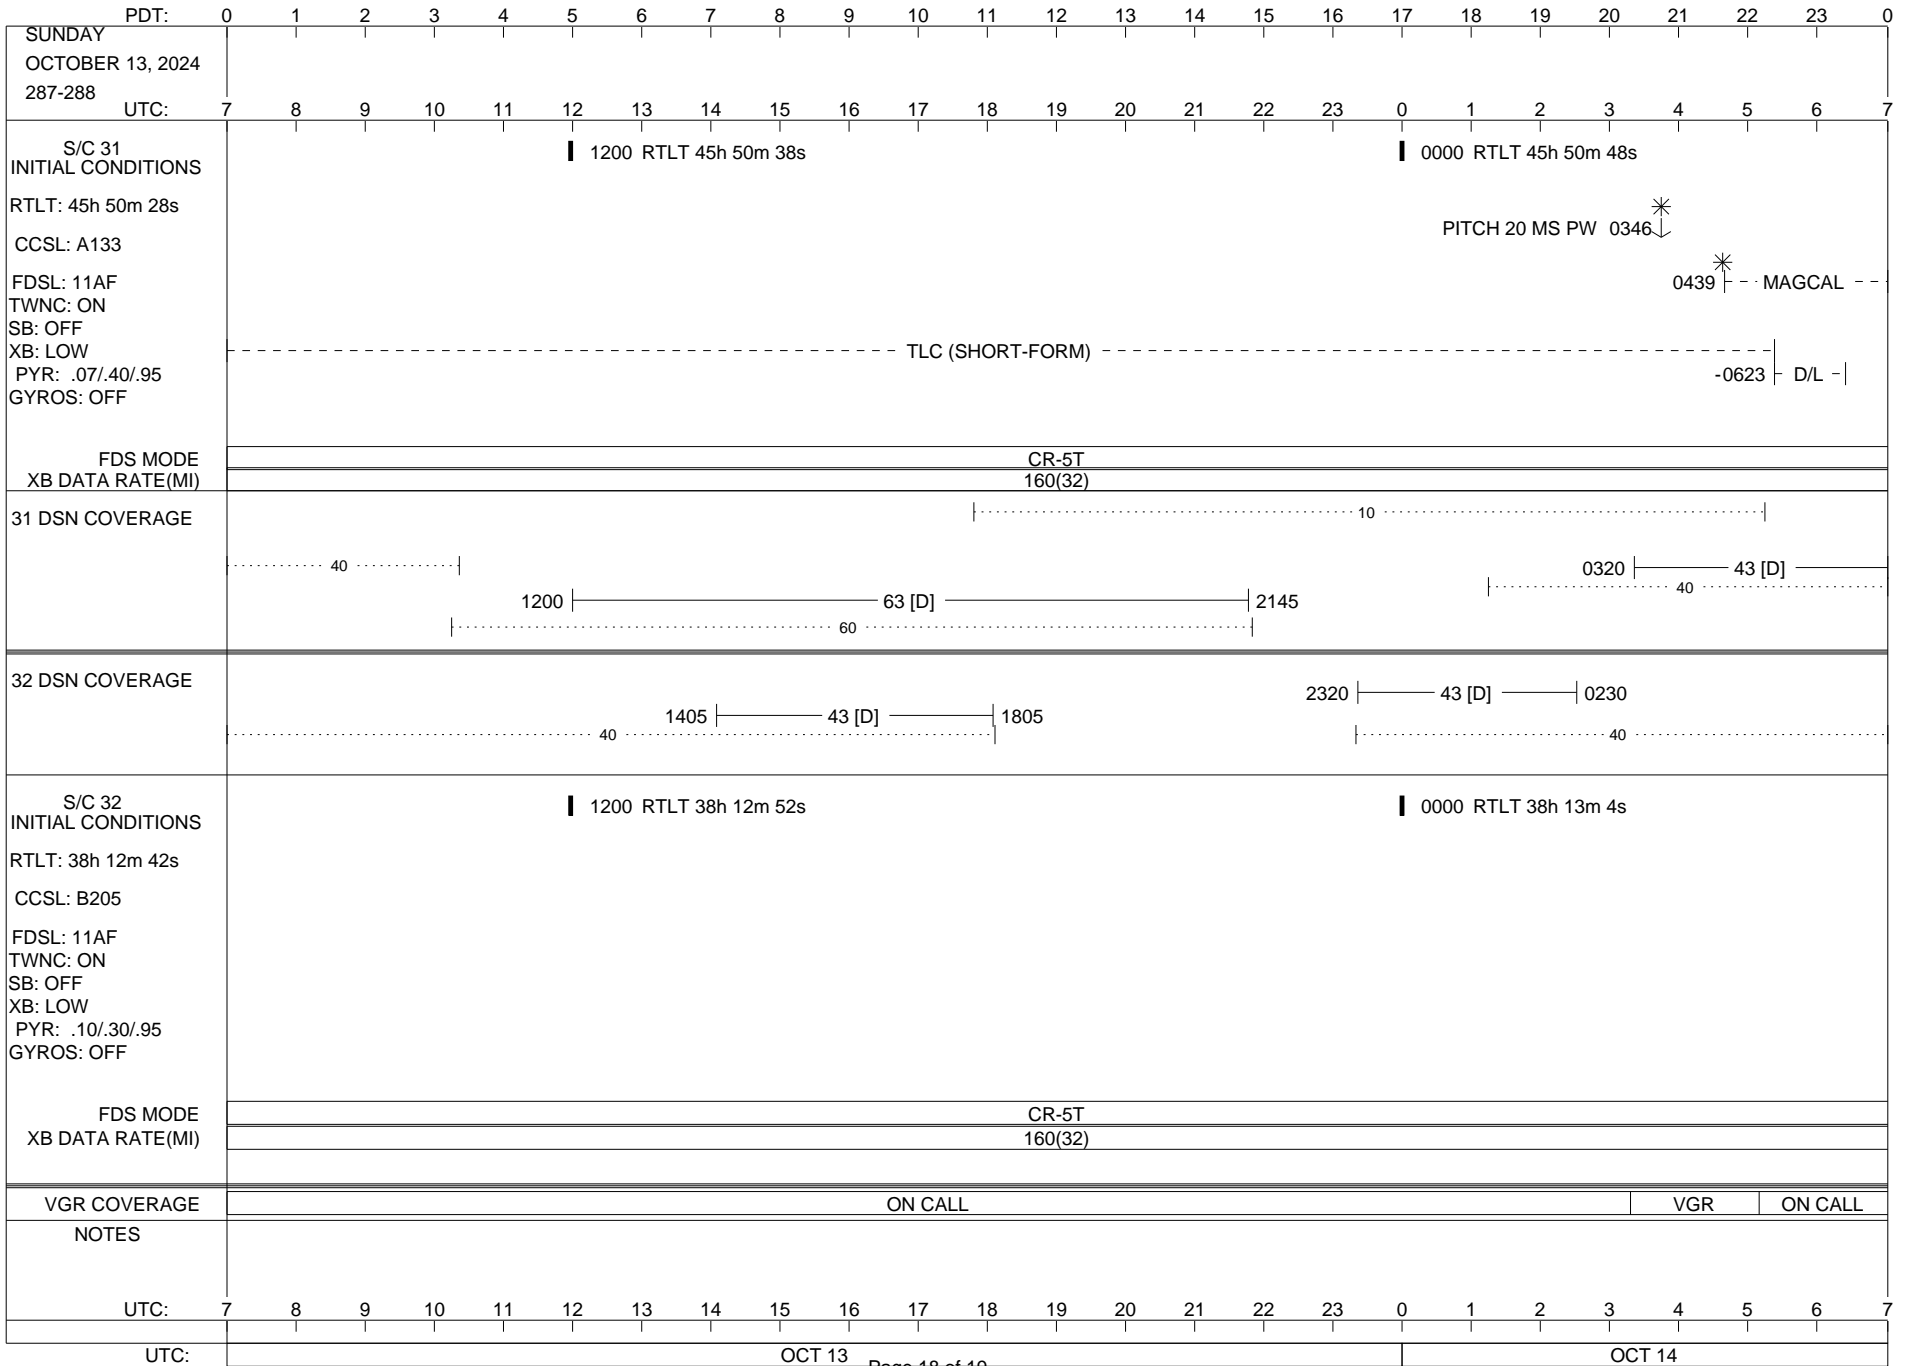

## Space Flight Operations Schedule (SFOS)

Issue Date: October 10, 2024

For the Period: 10/10/24 to 10/28/24 (24/284 – 24/302)

Posted at <https://voyager.jpl.nasa.gov/mission/status/>

**LEGEND:**

- ▽ = R/T Command (Last chance or Contingency)
- ▼ = R/T Command (Scheduled)
- \* = Result of R/T Command
- n = (where n = 1,2,3 ..) Special Note, see bottom of page
- A = Arrayed station
- B = BLF
- D = Downlink only pass
- H = High Power Transmitter
- R = Array Reference Antenna
- T = TLC Uplink
- U = Uplink only pass
- [o] = Ramp-through

ON CALL

NOTES

[1] HP TXR DRV ON >= 01:00

UTC: 7 8 9 10 11 12 13 14 15 16 17 18 19 20 21 22 23 0 1 2 3 4 5 6 7

UTC: OCT 11 Page 16 of 19 OCT 12

ISSUE DATE: 10/10/24 05:35

ISSUE DATE: 10/10/24 05:35

ISSUE DATE: 10/10/24 05:35