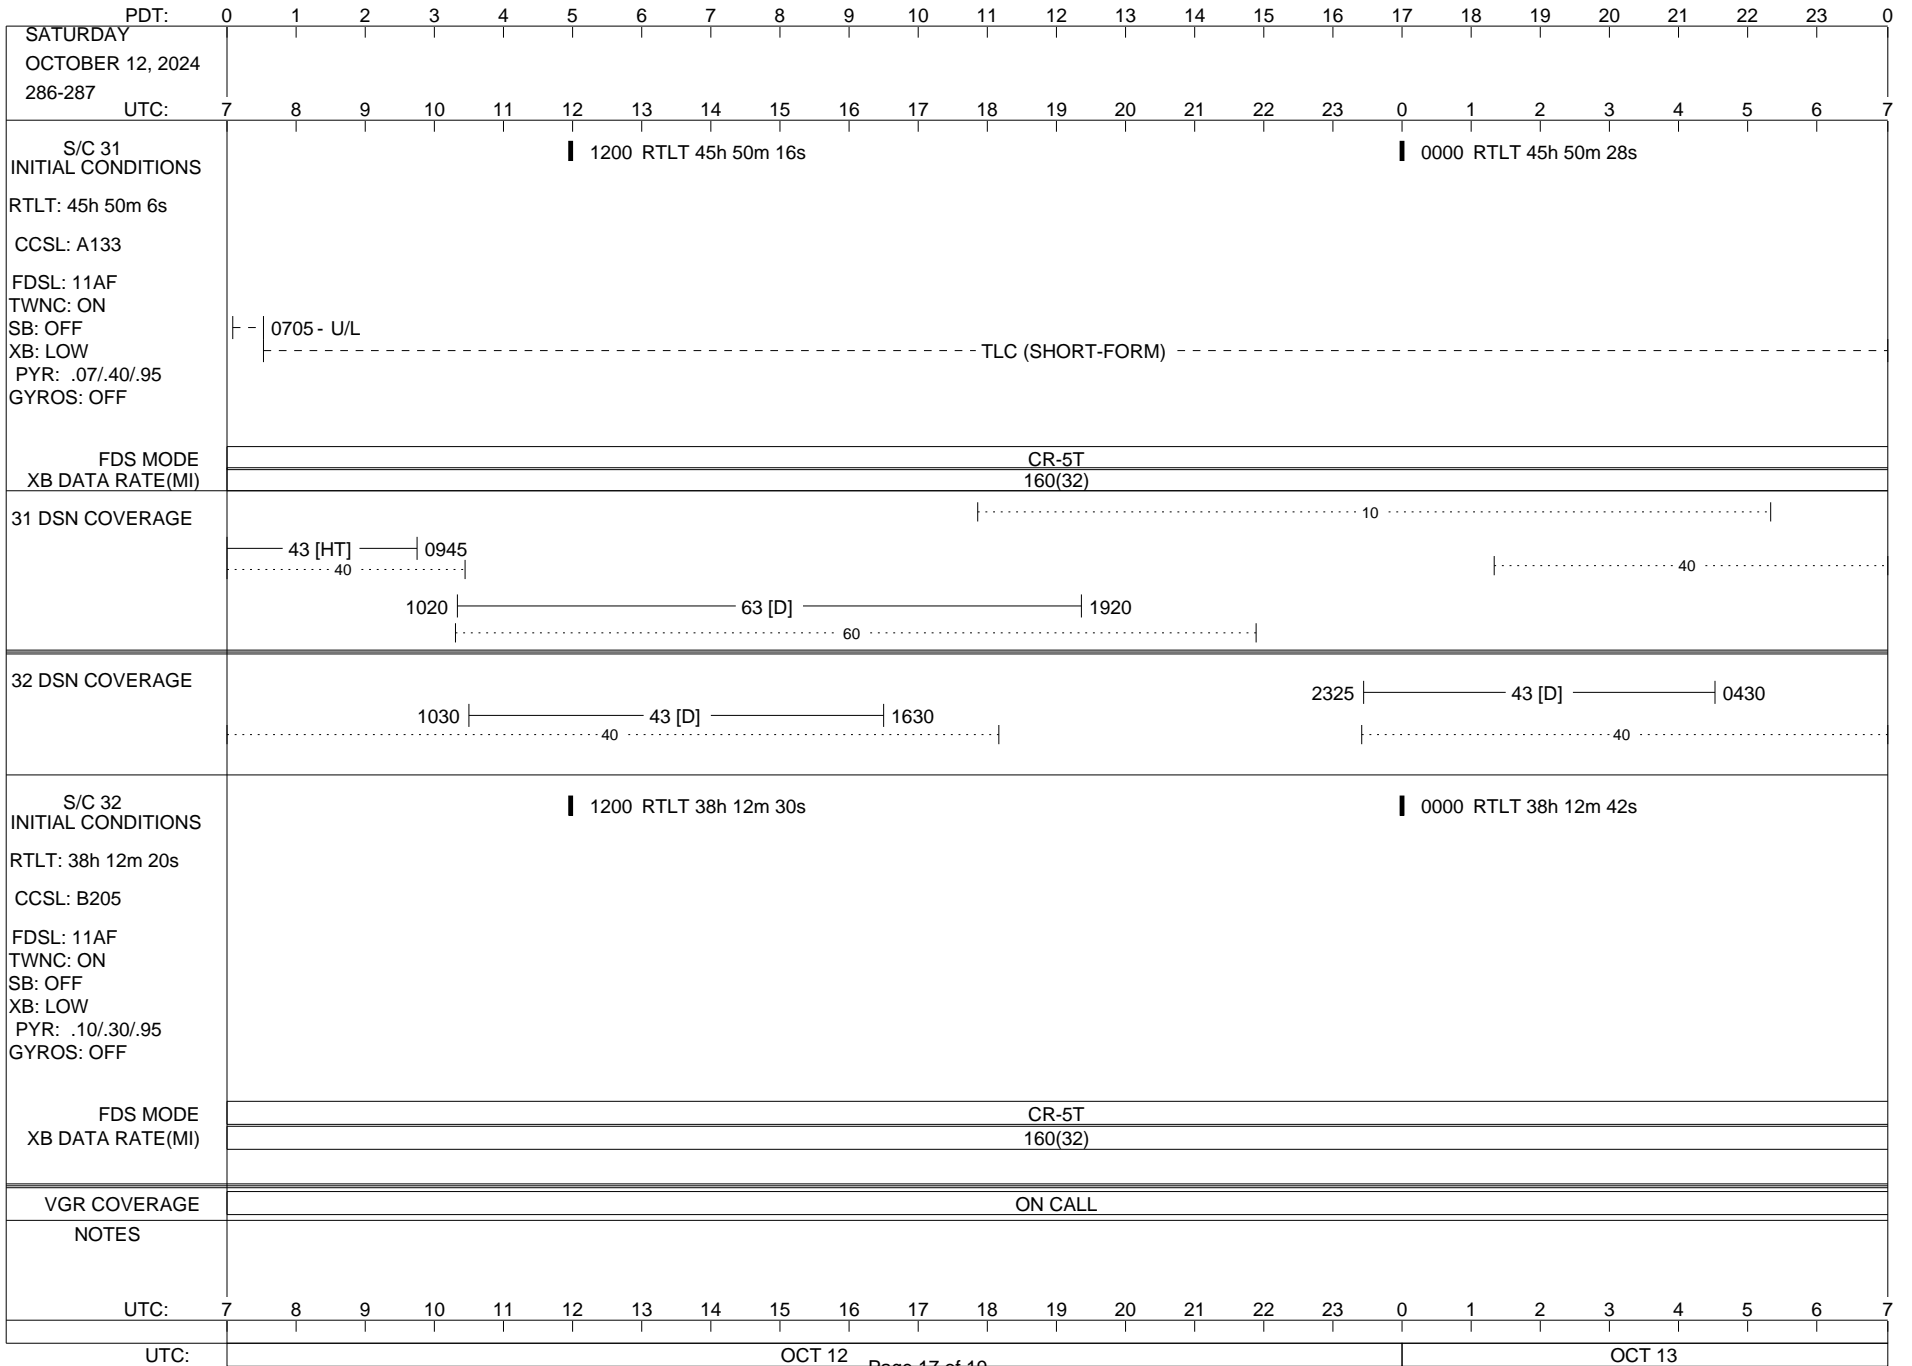

ISSUE DATE: 10/10/24 05:35