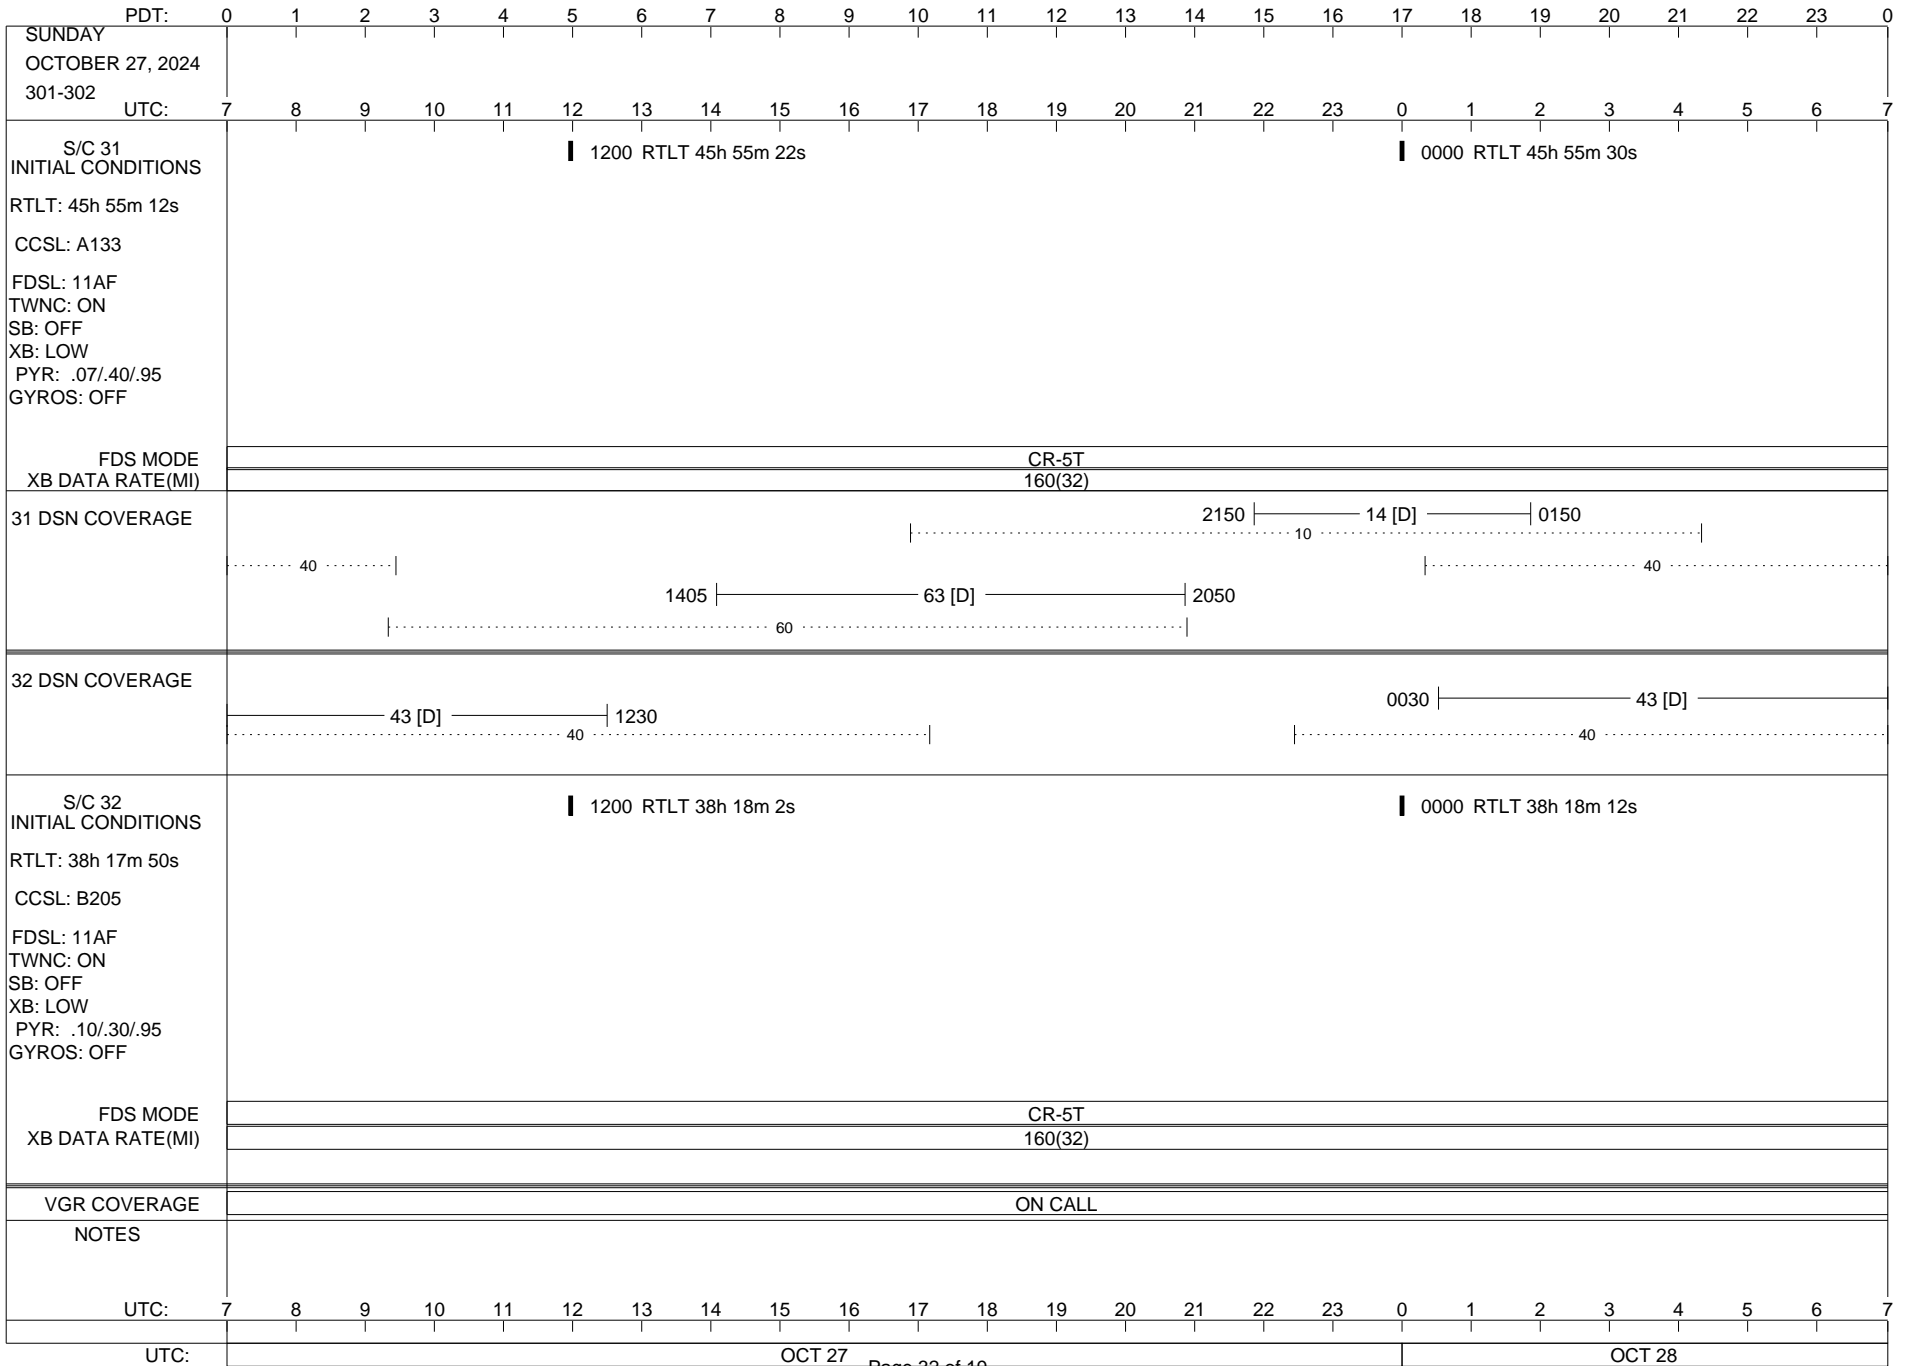

ISSUE DATE: 10/10/24 05:35