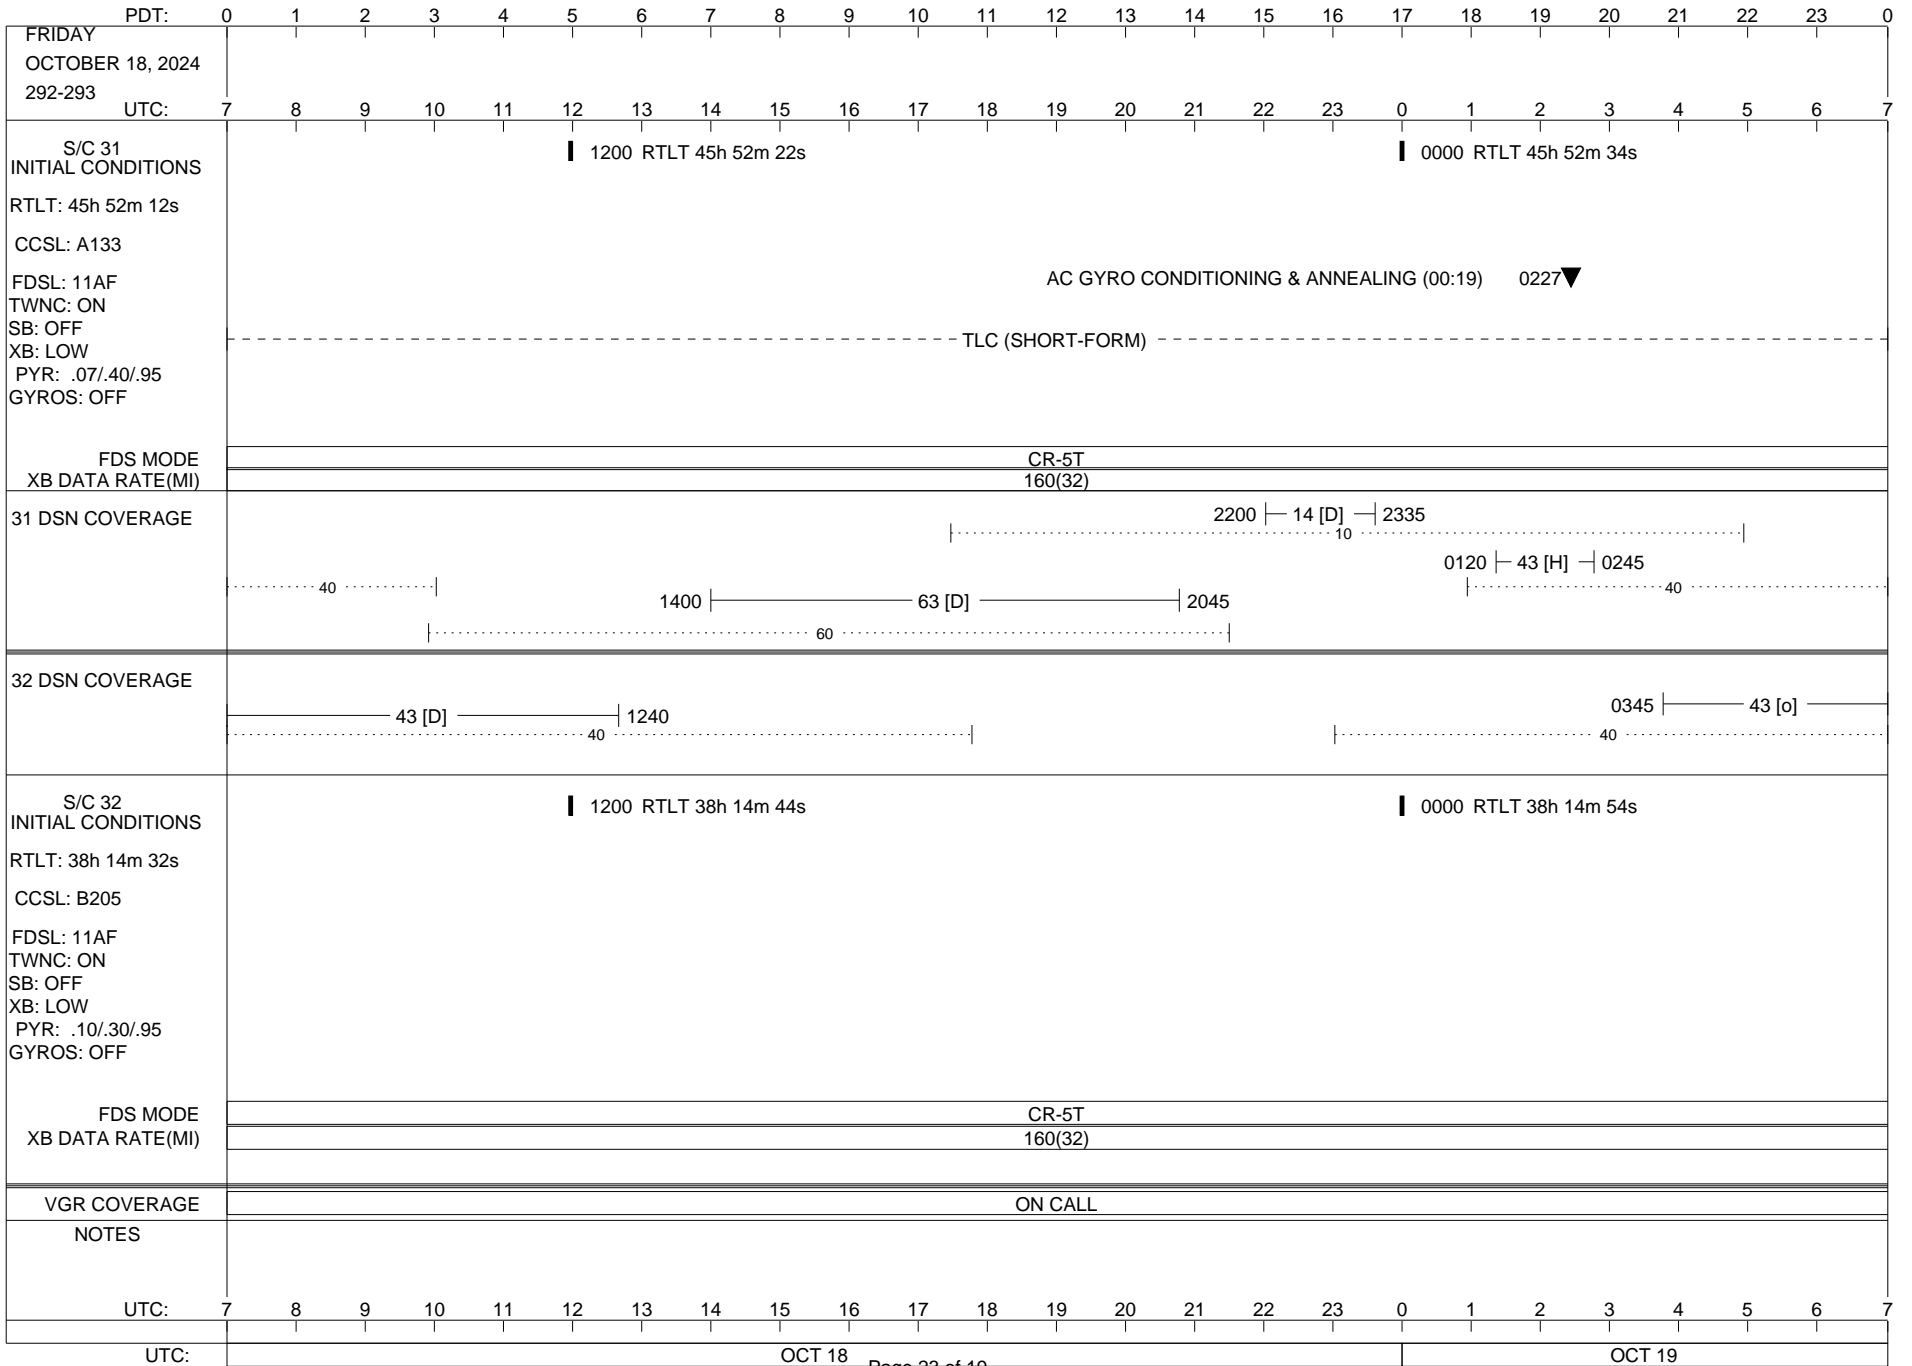

ISSUE DATE: 10/10/24 05:35