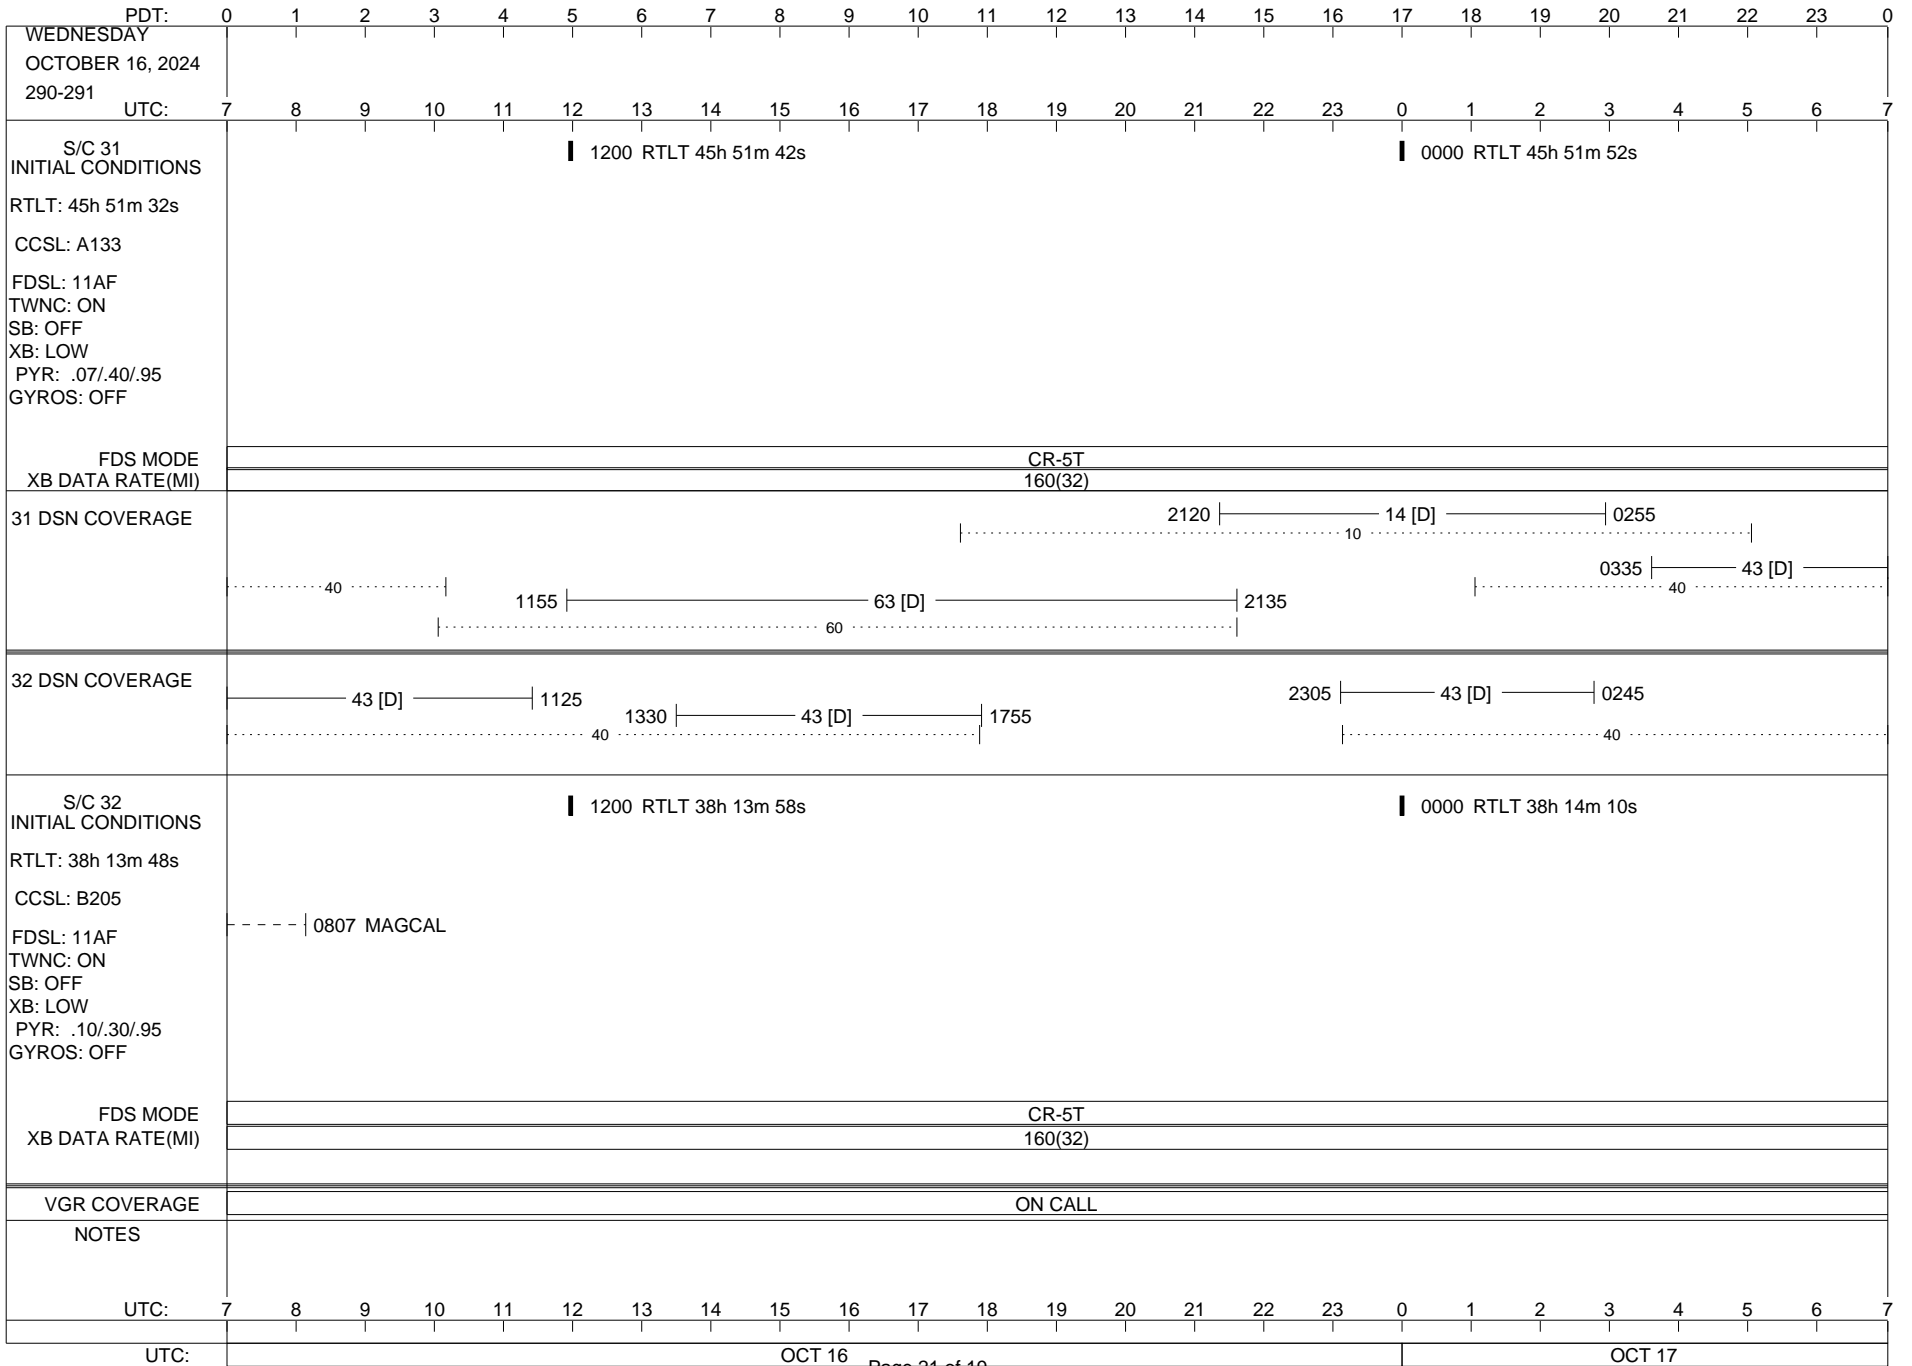

ISSUE DATE: 10/10/24 05:35