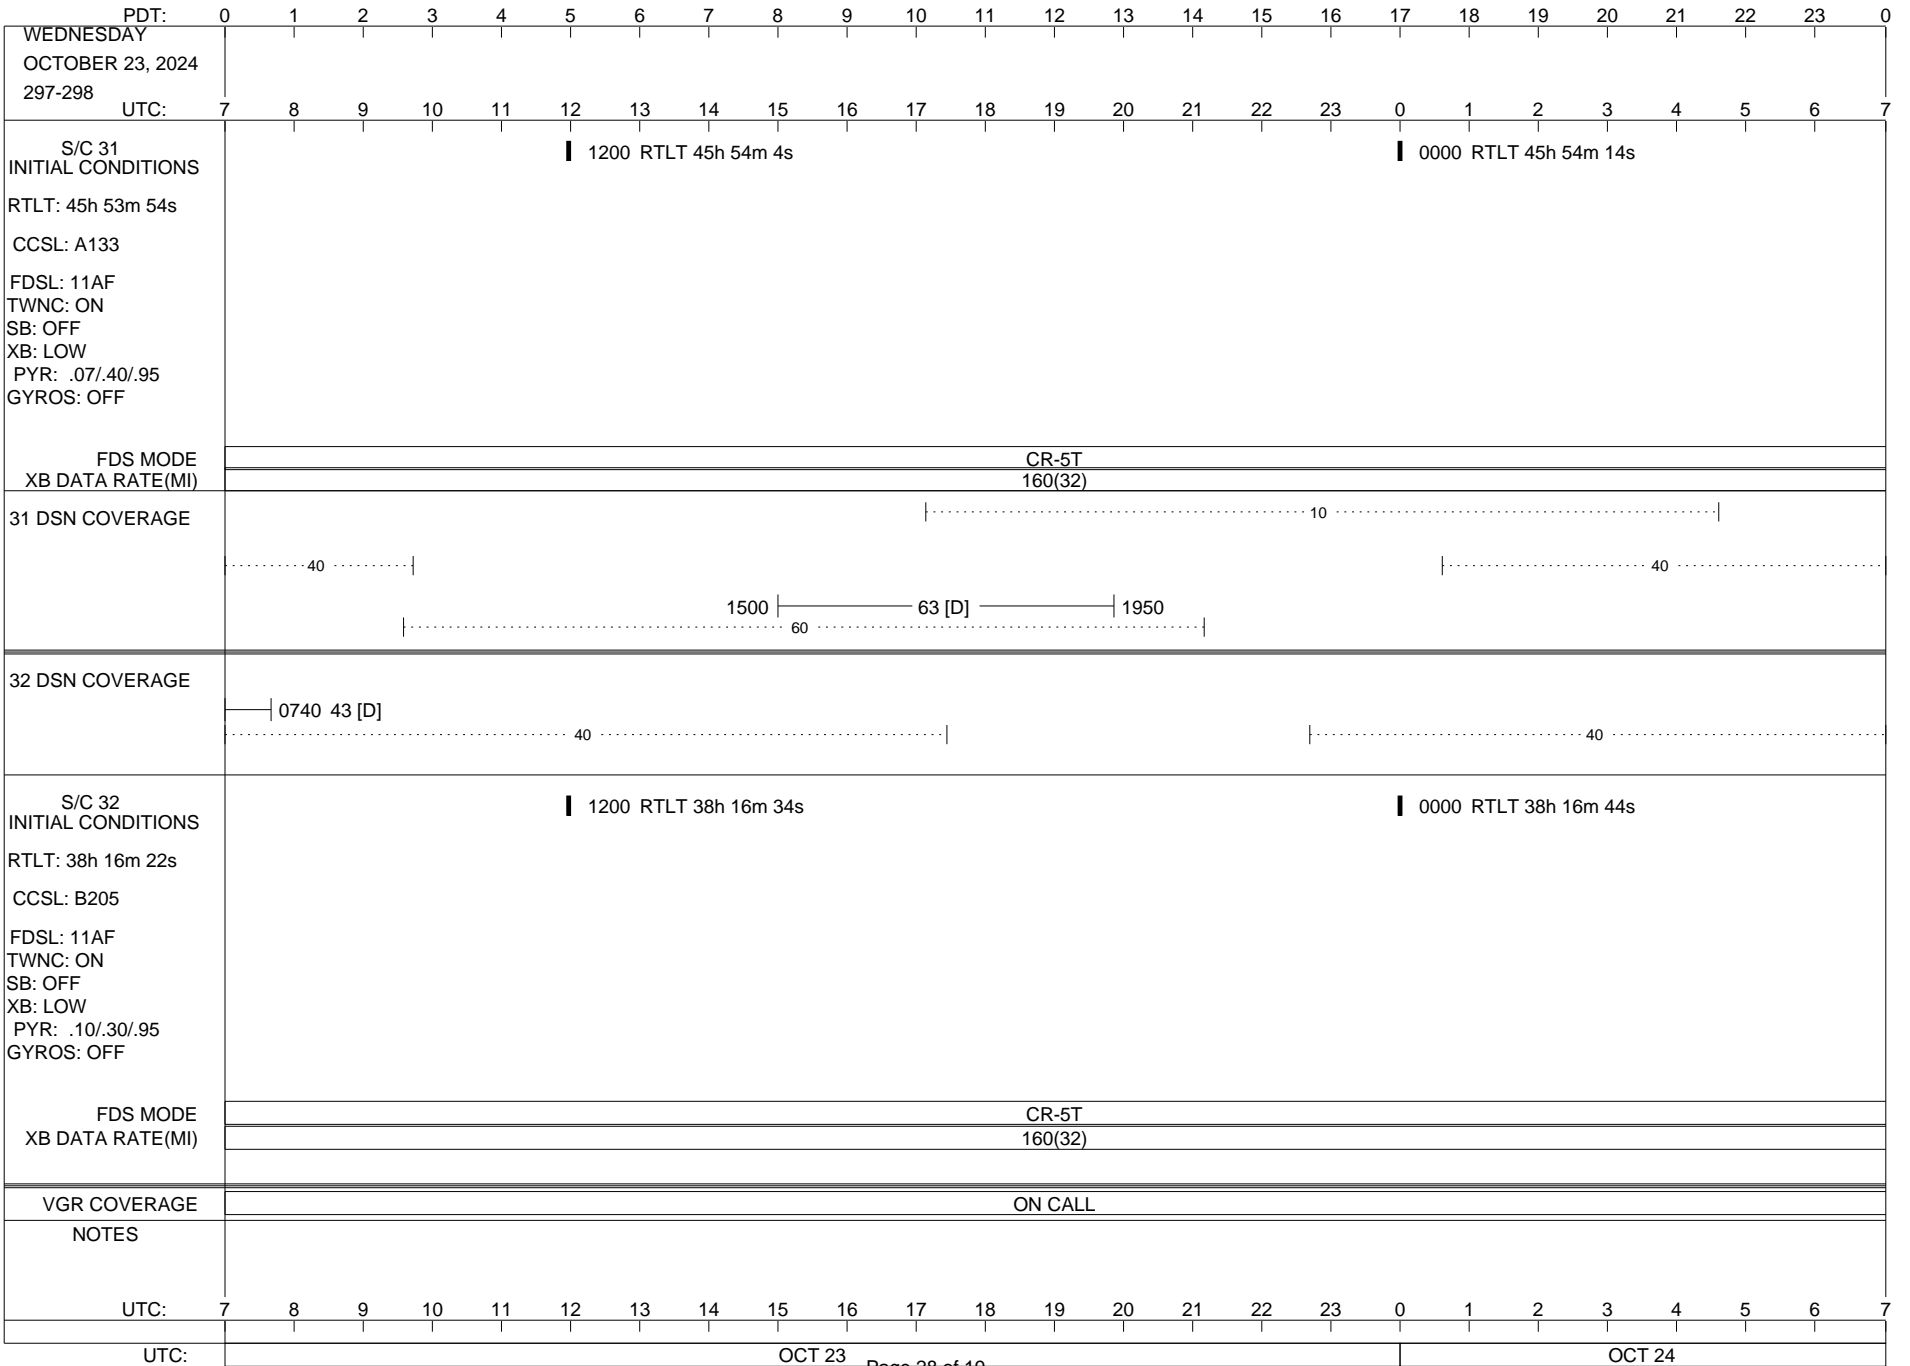

ISSUE DATE: 10/10/24 05:35