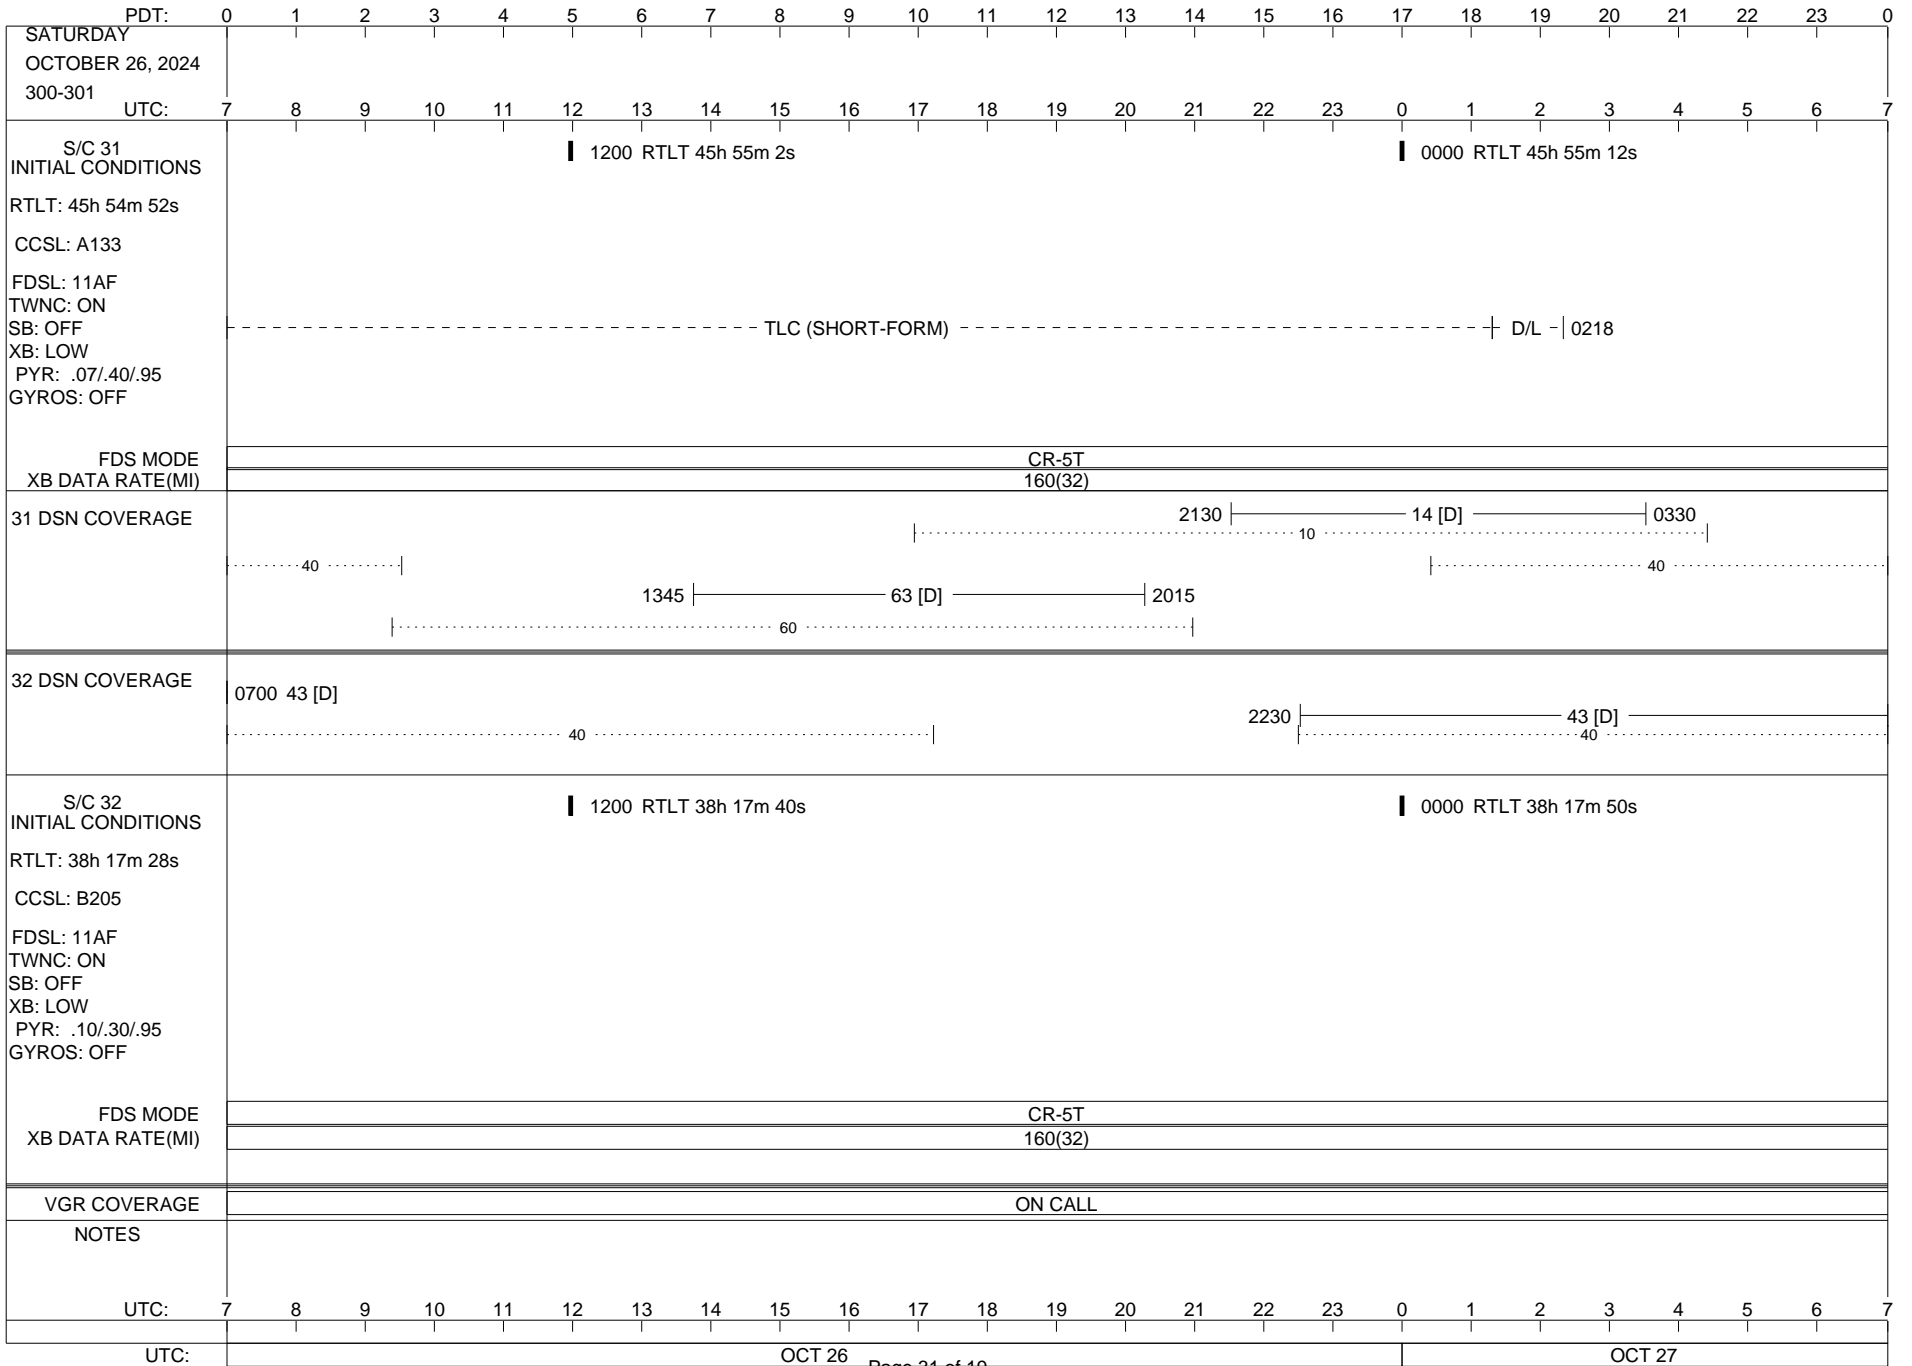

ISSUE DATE: 10/10/24 05:35