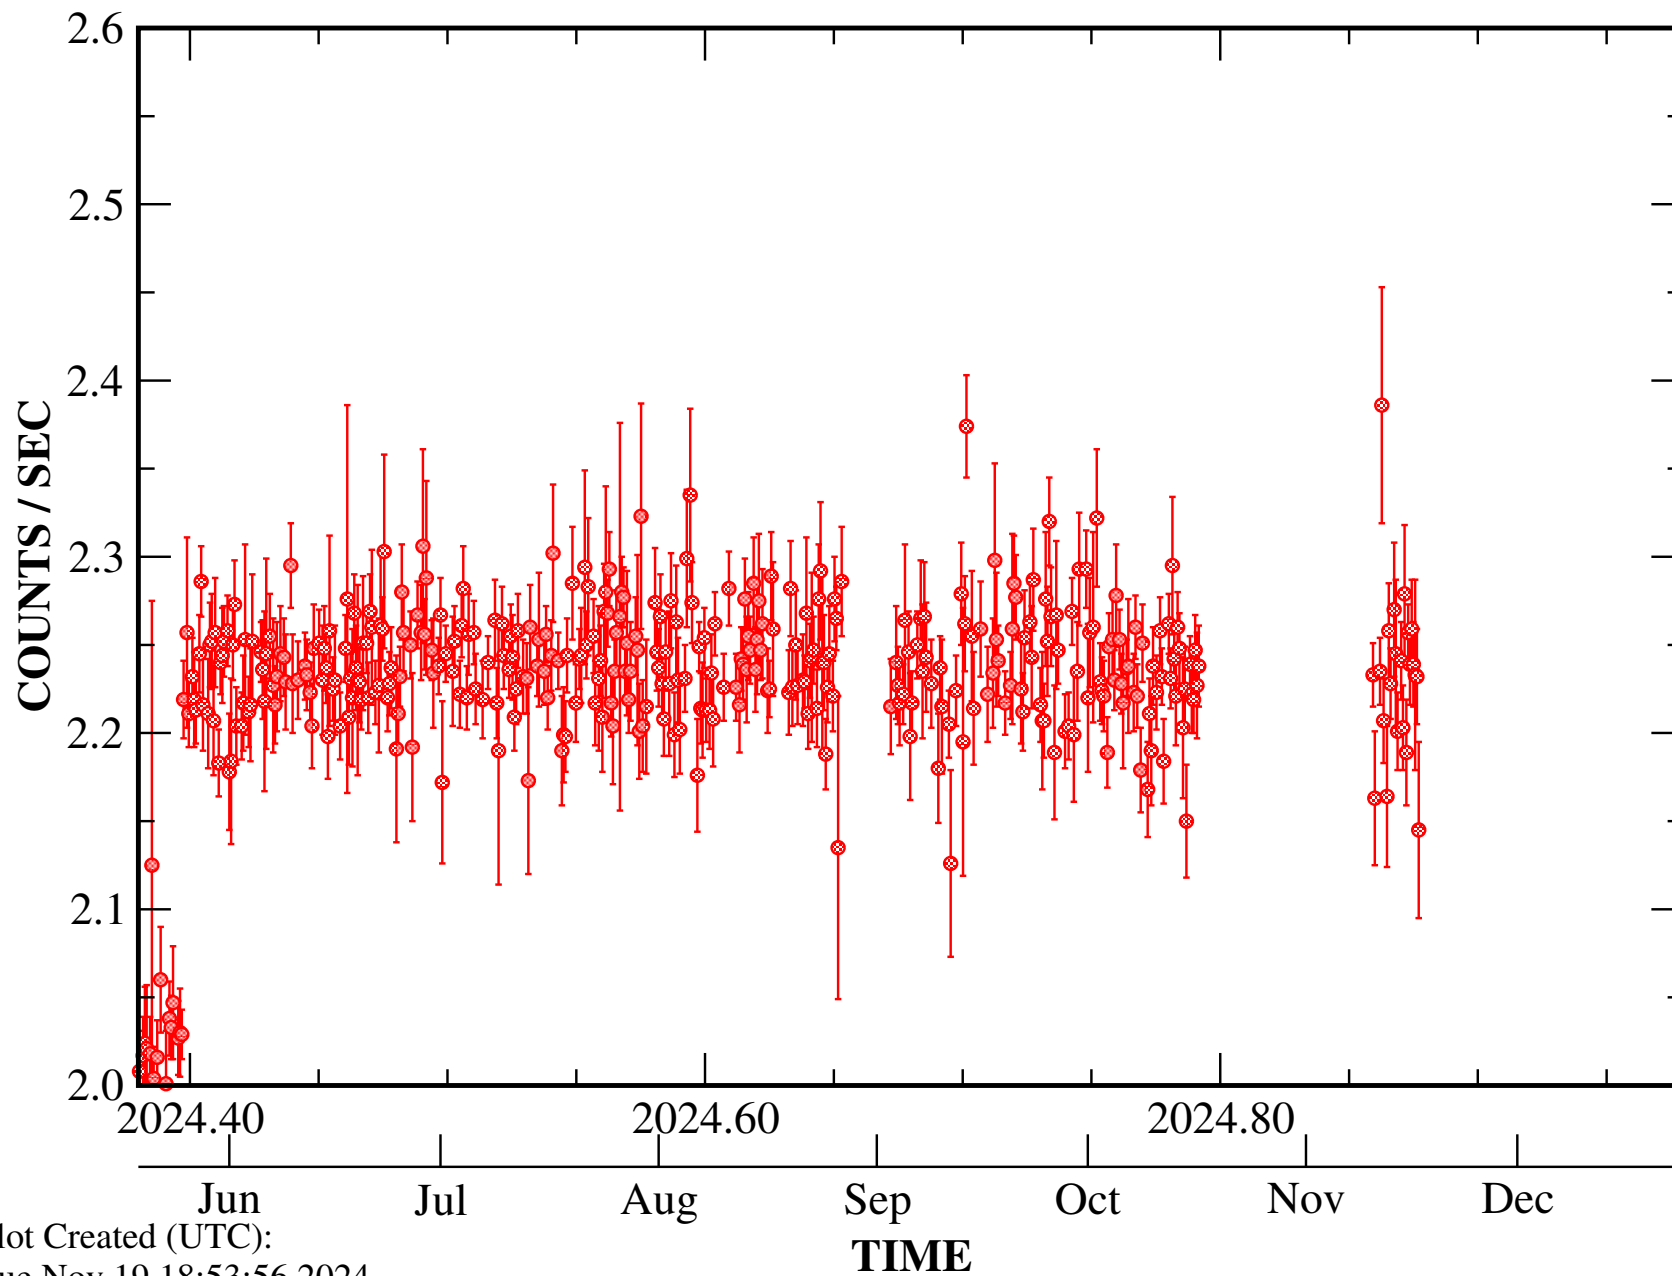

VOYAGER-1

PGH (6-Hour Avg)

Plot Created (UTC):
Tue Nov 19 18:53:56 2024