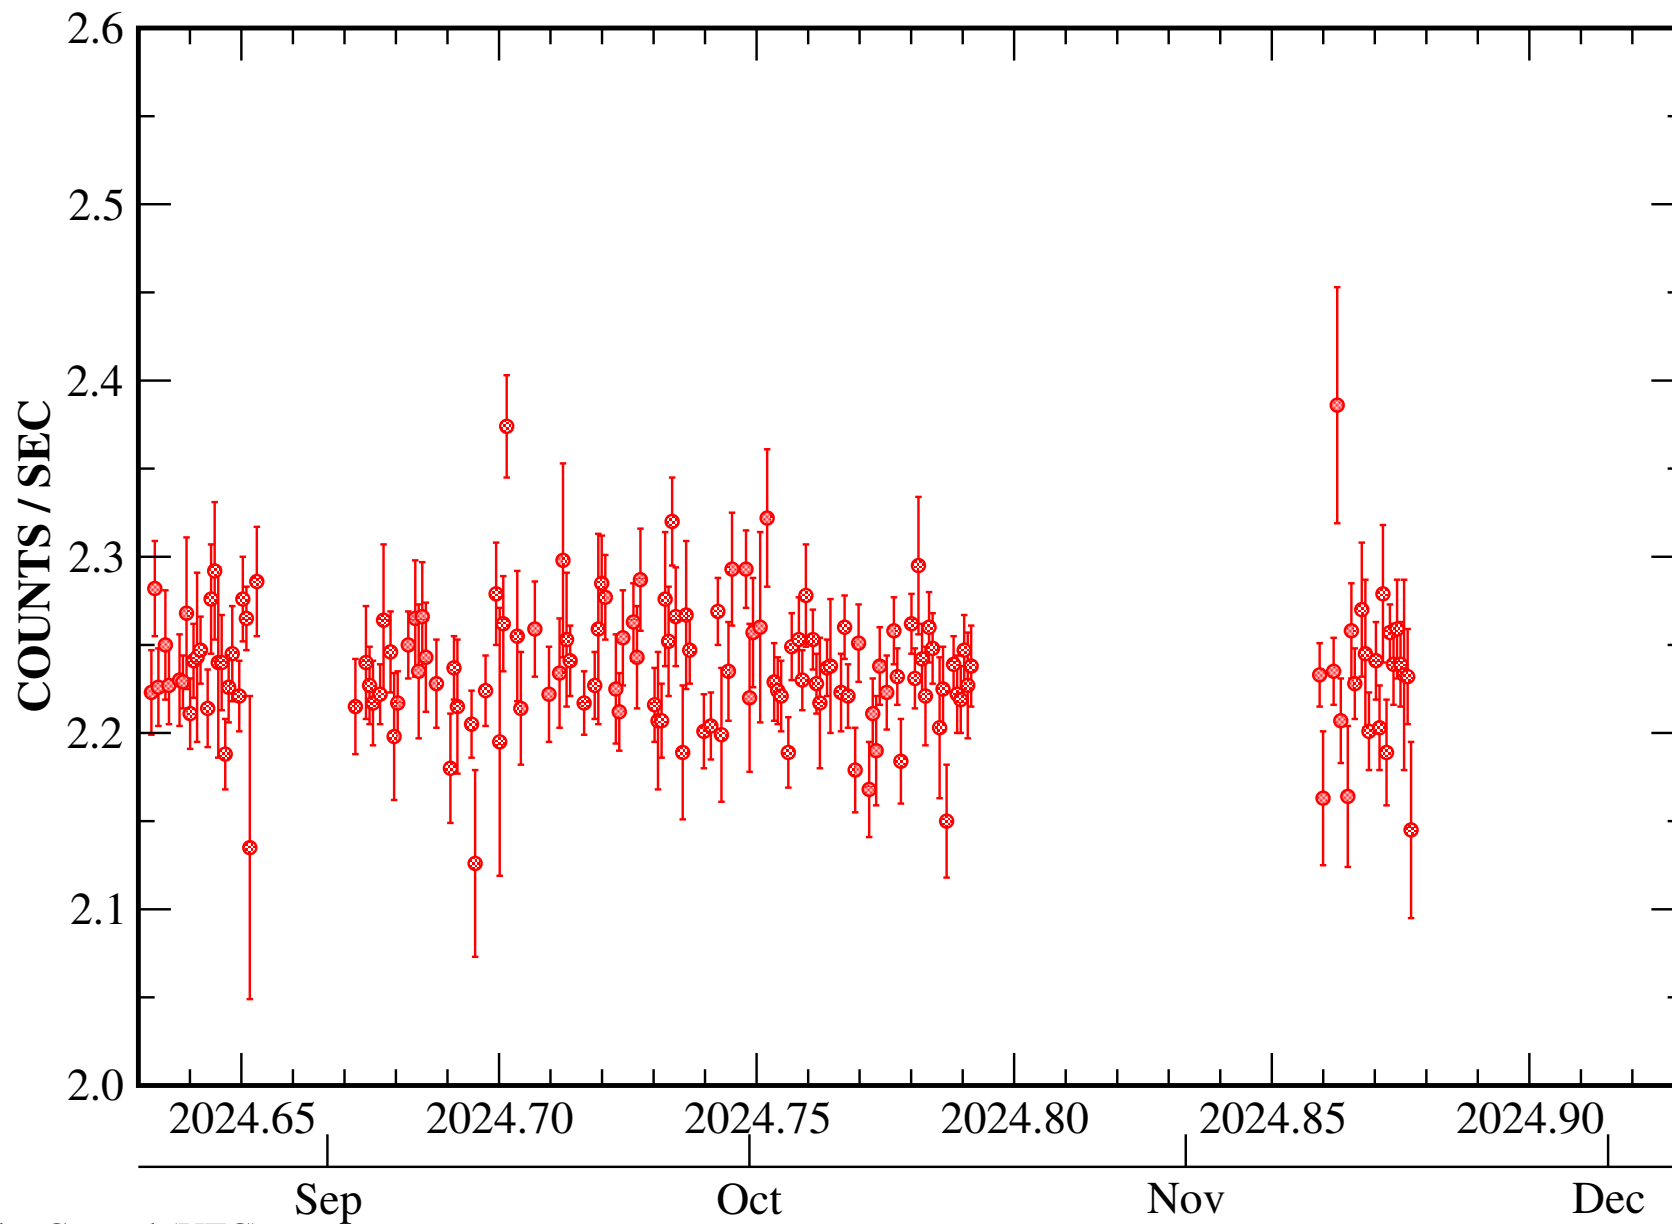

VOYAGER-1

PGH (6-Hour Avg)

Plot Created (UTC):
Tue Nov 19 18:53:36 2024

TIME