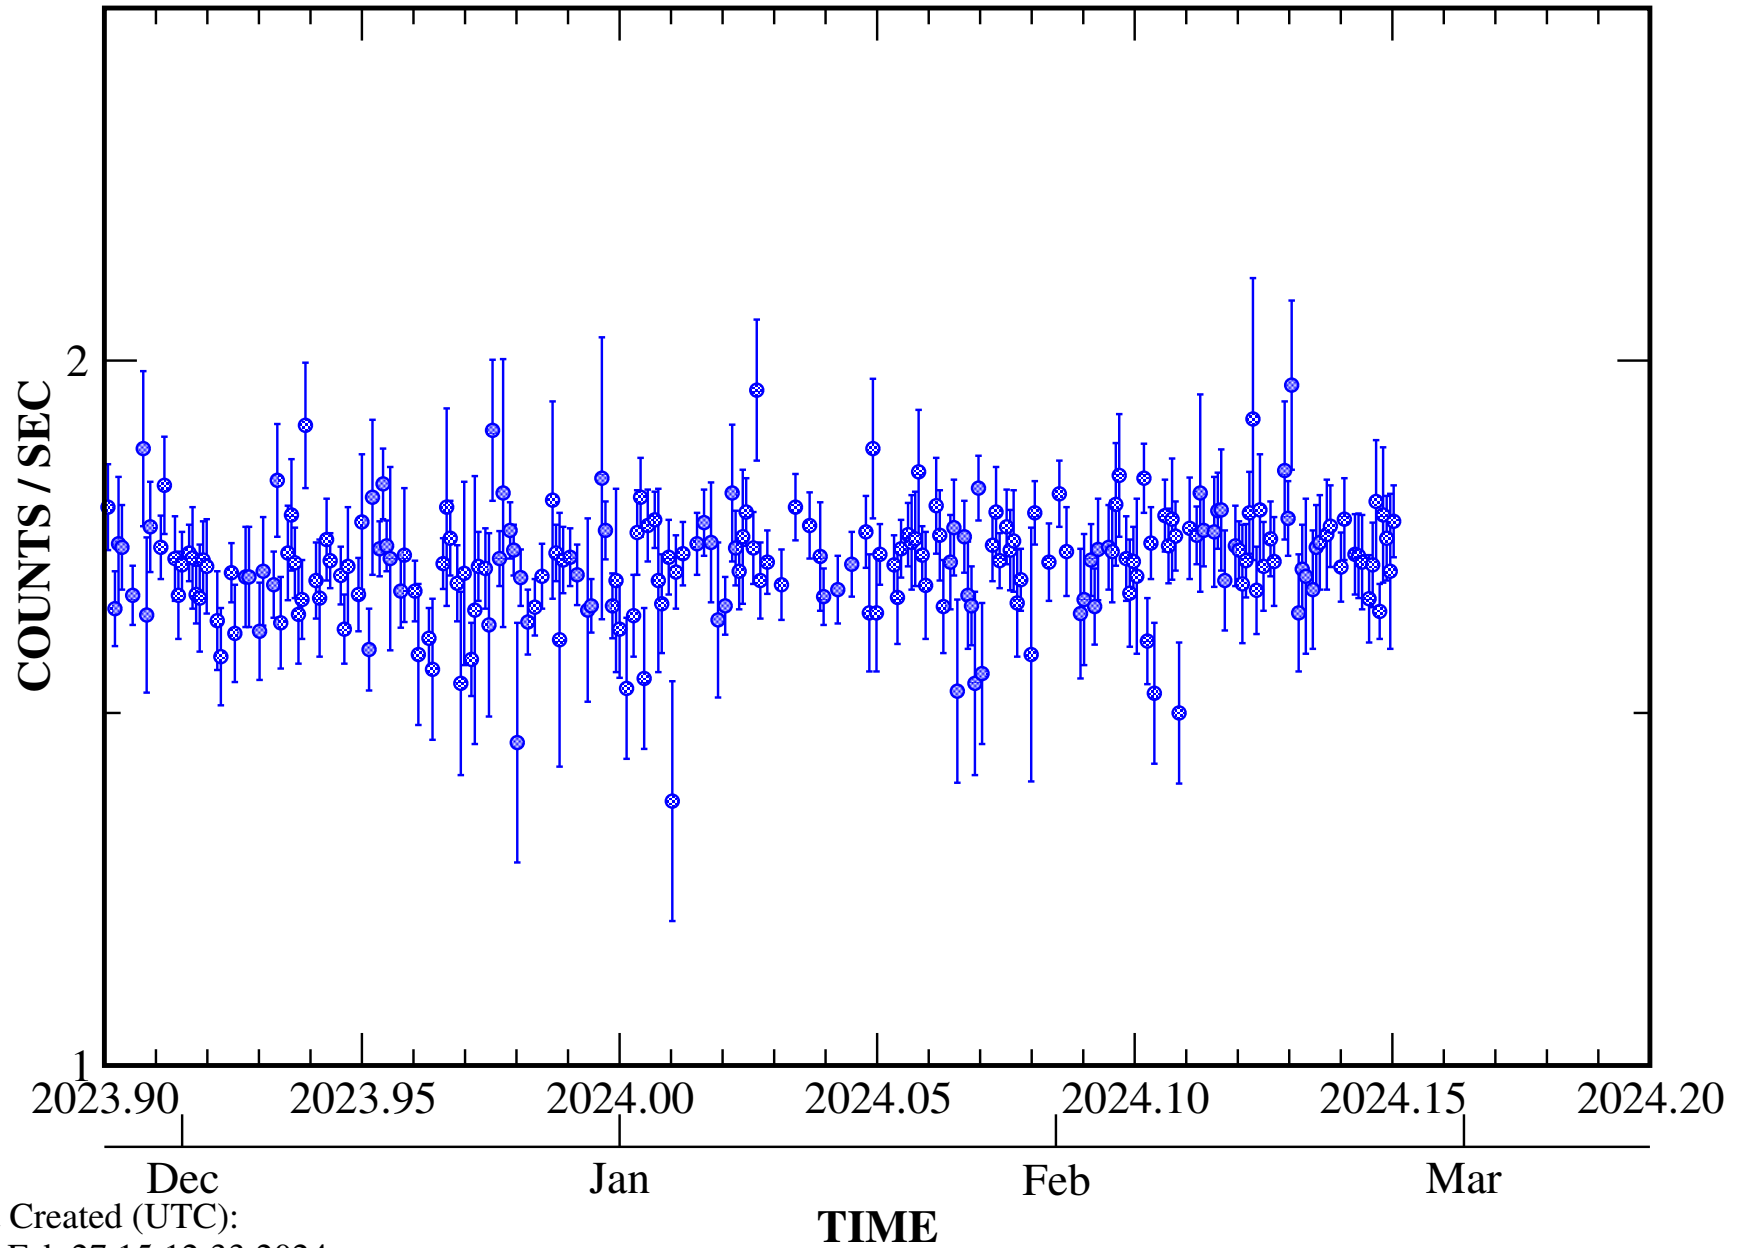

VOYAGER-2

LA1 (6-Hour Avg)

Plot Created (UTC):
Tue Feb 27 15:12:33 2024