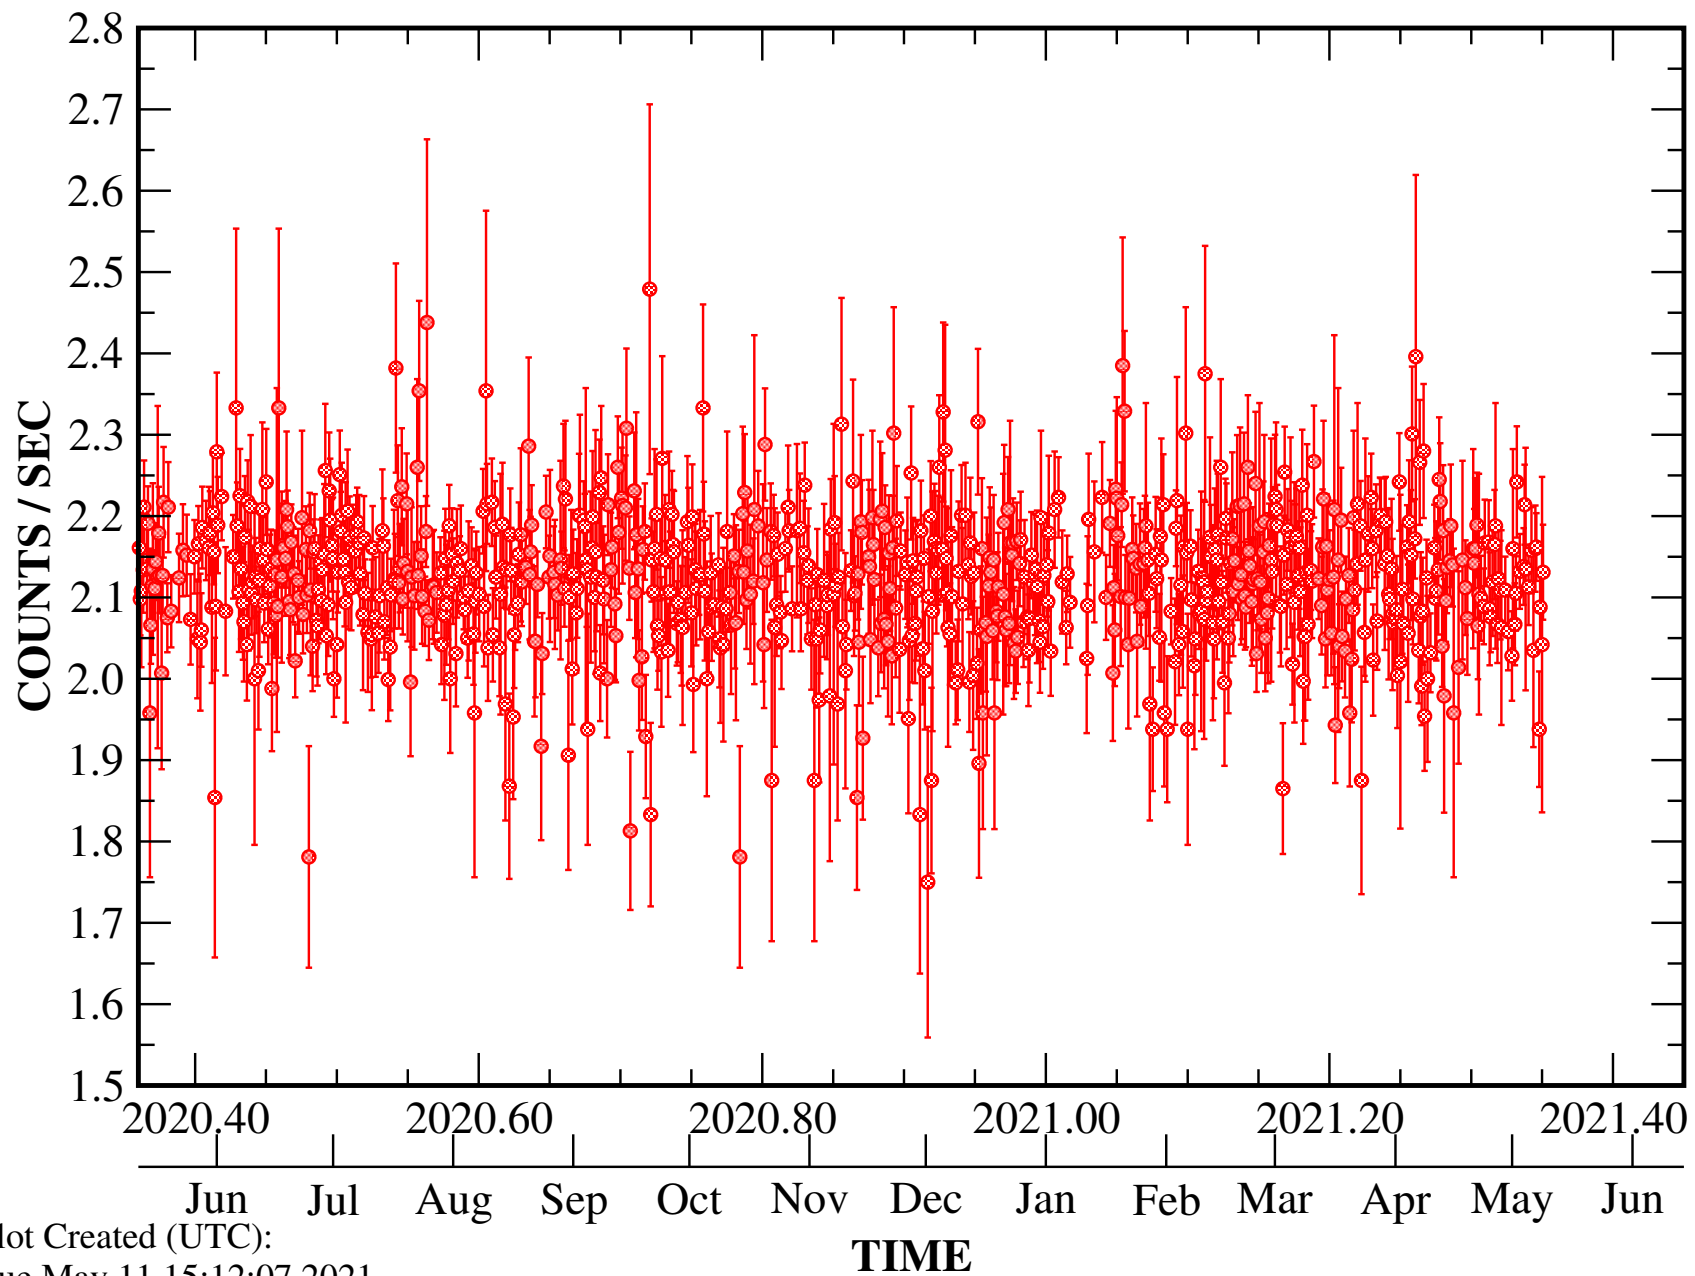

VOYAGER-1

LA1 (6-Hour Avg)

Plot Created (UTC):
Tue May 11 15:12:07 2021