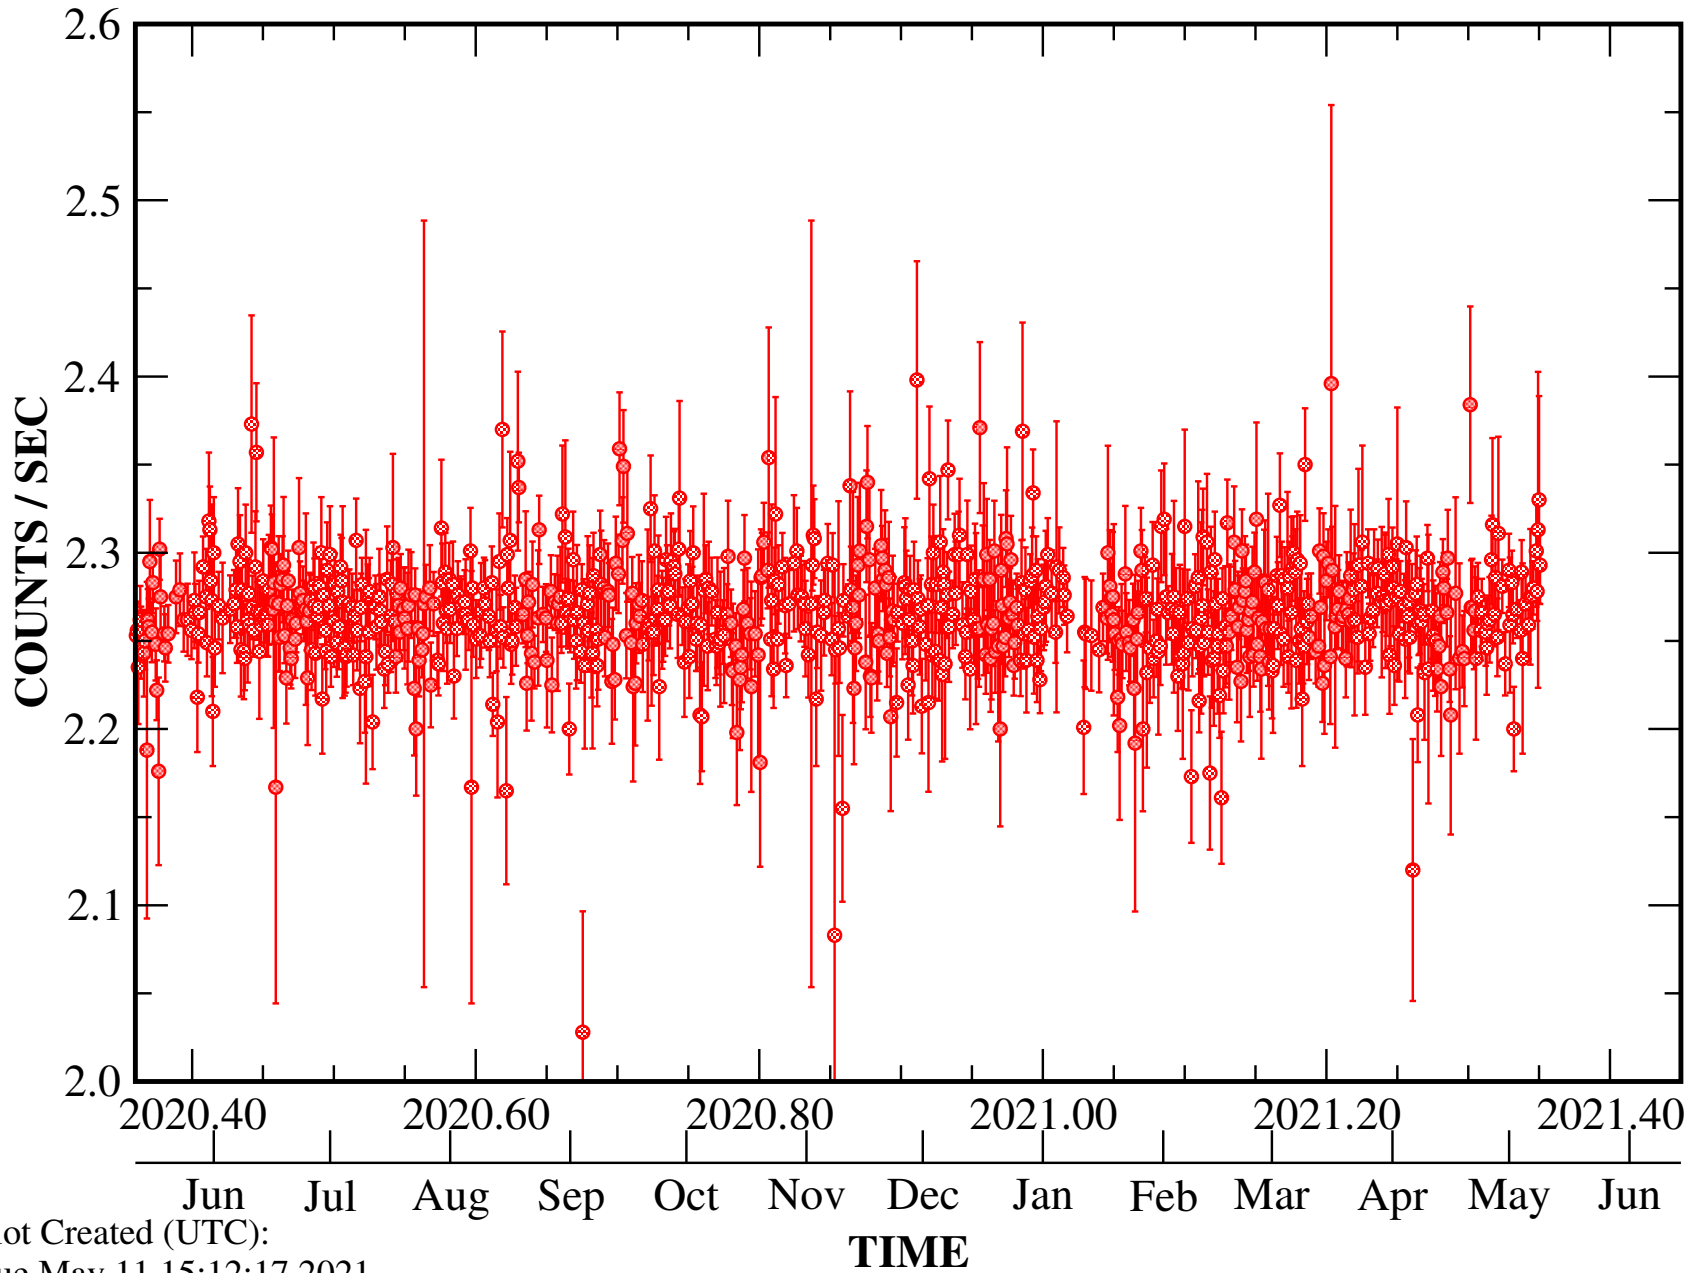

VOYAGER-1

PGH (6-Hour Avg)

Plot Created (UTC):
Tue May 11 15:12:17 2021